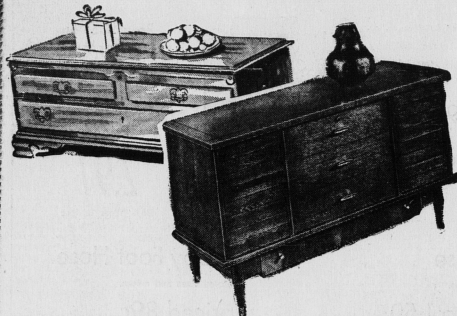

A Wonderful World of Christmas