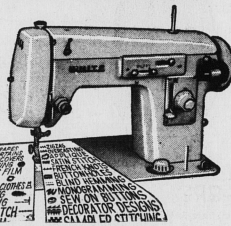

WHITE ZIG-ZAG PORTABLE SEWING MACHINE