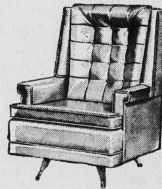

SWIVEL ROCKER