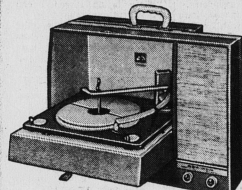

A Wonderful World of Christmas

CEDAR CHESTS

for that special person

Beautiful Lane and Red Seal Cedar Chests which are insured against moth damage. There is a wide choice of styles with either automatic tray or drawer in base. The interior construction is genuine Tennessee Red Cedar and the exteriors are walnut or mahogany veneers. Buy now while selections are complete and prices low.

Reg. 74.95 **64.97**   Reg. 84.95 **72.97**   Reg. 99.95 **84.97**   Reg. 129.00 **109.97**

NO DOWN PAYMENT — EASY MONTHLY TERMS

WHITE ZIG-ZAG PORTABLE SEWING MACHINE

Reg. 119.95

99.97

NO DOWN PAYMENT — $8.00 MONTHLY

STUDENTS DESK

Regular 34.95

29.97

NO DOWN PAYMENT — $5.00 MONTHLY

LUGGAGE

Ladies' Matching Cases

Train Case   Overnight Case   Wardrobe Case
Reg. $14.95   Reg. $14.95   Reg. $27.95
11.97 11.97 19.97

Men's Luggage

Two Suits   Companion
Reg. $34.95   Reg. $27.95
27.97 21.97

SWIVEL ROCKER

Reg. 59.95

54.97

NO DOWN PAYMENT — 6.00 MONTHLY

RECLINER ROCKER

Regular 199.95

159.97

NO DOWN PAYMENT — $9.00 MONTHLY

PICTURES and MIRRORS

Choice of a large selection of beautiful pictures and mirrors, our entire stock is now on sale at a discount of 15%.

15% DISCOUNT

POLE LAMPS

Reg. $14.95

11.97

TABLE LAMPS

Reg. $9.98

7.47

TV TRAYS

Regular 12.95

10.47

SMOKING STANDS

Regular 10.95

8.97

RCA VICTOR Stereo Combination

Reg. 199.95
NO DOWN PAYMENT
$10.00 MONTHLY

179.97

RCA Victor PORTABLE STEREO

Reg. 89.95

79.97

No Down Payment — 7.00 Monthly

RCA VICTOR AUTOMATIC RECORD PLAYER

Quality built with all the features for better music reproduction. Volume and tone control provides you with golden throat sound over the two 4" speakers.

REG. $59.95

53.97

No down Payment
6.00 Monthly

6 TRANSISTOR DELUXE PORTABLE RADIO

Reg. $19.95

12.97

10 TRANSISTOR DELUXE PORTABLE RADIO

Reg. $29.95

19.97

ALL TOOLS TOO!

No Down Payment
6.00 Monthly