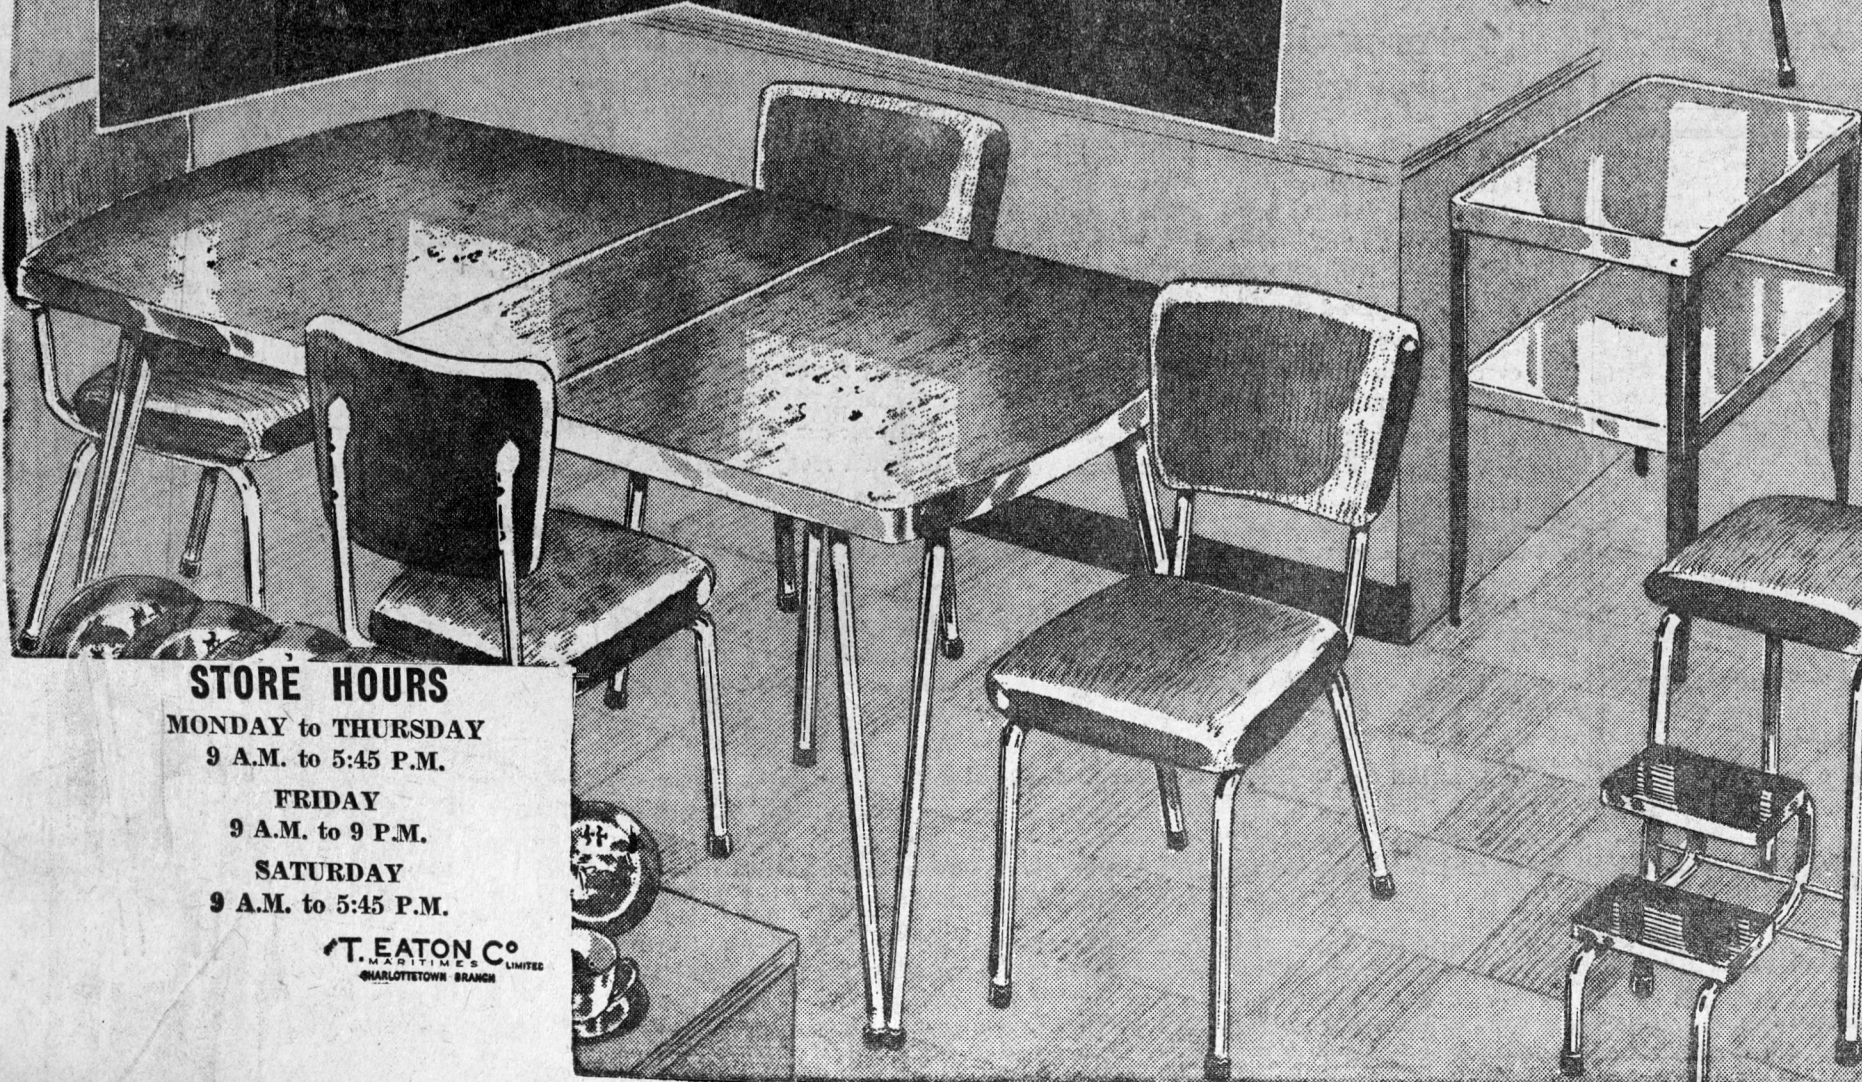

EATON'S BANNER SAVING ITEM

14 pieces SPECIAL SALE,

169.50

Kitchen Suite, Step Stool, Utility Table

5-PIECE CHROMIUM-PLATED KITCHEN SUITE: Heavy tubular, rubber-tipped double-legs, extension table closed about 30 x 38", with leaf inserted extends to 48" . . . heat and stain resistant top of "Sahara" pattern plastic . . . Four well-padded matching chairs, colours grey, red or yellow.