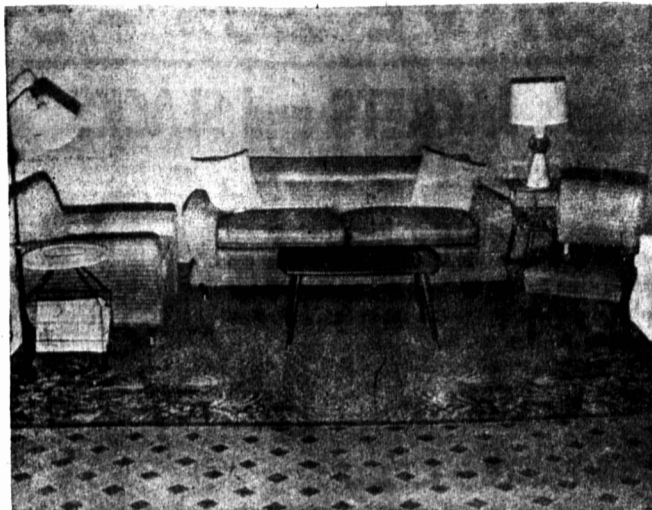

NEWS

BETTER Furniture Values
BIGGER Furniture Savings
Than ever before . . . SHOP EARLY

6 DAYS ONLY

ROSEDALE DECORATED PLATE MIRRORS

Size 24 x 36 with 3/4" bevel and laminated back. This is the very best quality Peacock mirror at a fabulous saving.
19.99
REG. 31.80

ODDS & ENDS LAMP SHADES

It is House Cleaning time in our May Furniture Sale Lamp Department and we have odds and ends in lamp shades of all shapes, sizes and colors and materials. We are clearing the decks of these older shades for new arrivals and they are offered as a clearance at HALF PRICE. See this special display of these clear out shades.
HALF PRICE

LOUNGE LAMPS

complete with shades
Modern spun brass. The very latest in lamps—weighted base—3 way socket—8" glass reflector shade to match—17" top 19" bottom x 8 1/2" depth—cloth over parchment—A beautiful lamp.
Reg. 24.95
14.99

9 Pc. CHESTERFIELD ENSEMBLE

- Beautiful Sofa
- Matching Chair
- Matching Hostess Chair
- Step Table
- 1 Combination Table and Floor Lamp—Magazine Stand
- Coffee Table
- Modern Table Lamp
- 2 Decorator Cushions

9-piece ensemble consisting of 2-piece Living Room Suite, that is, sofa and one chair, one hostess chair to match, 1—step table with arborite top, 1—modern glazed porcelain with gold table lamp complete with drum shade, 1—coffee table to match step table, 1—combination floor lamp with magazine stand, and 2 decorator cushions. Complete 9-pieces in your choice of Aqua, Green, Red, Toast.

MAY FURNITURE SALE . . . . .

ALL 9 PIECES

199.00

OPEN-STOCK BEDROOM FURNITURE

Sturdily constructed bedroom pieces, as open stock. Lovely walnut finish tastefully decorated—trimmed wooden pulls, and drawer glides, dovetailed drawers, waterfall design. Really a handsome design and budget priced, not the lowest price suite available, but nevertheless very low priced.

- Panel Bed . . . . Reg. 29.95 . . . . 22.98
- Bookcase Bed . . . . Reg. 49.95 . . . . 39.98
- Single Dresser . . . . Reg. 44.95 . . . . 36.98
- Mr. & Mrs. Dresser . . . . Reg. 69.95 . . . . 54.98
- 4 Drawer Chest . . . . Reg. 39.95 . . . . 29.98

VERSAILLES BOX SPRING

Versailles Box Spring. Heavy wood frame with hand tied construction. The coil springs in the box add up to wonderful comfort. When used with a spring filled mattress because it means double spring construction for soft deep comfort. We are offering our Versailles Box Spring at a marvelous price. The covering is of good quality gripped woven ticking in blue or grey. All regular sizes 30", 48" and 54" widths. We will give you an allowance on your old spring when trading on one of these Box Springs.
Reg. 34.95

May Furniture Sale

25.00

AXMINSTER RUGS

Axminster Rugs in three sizes at terrific savings. Slightly imperfect but FULLY GUARANTEED. Direct from Canada's Foremost carpet mill and in a nice variety of patterns and colors.

- 6'9 x 9 . . . . Reg. 59.95 . . . . 44.95
- 9 x 10 1/2 . . . . Reg. 89.95 . . . . 69.95
- 9 x 12 . . . . Reg. 99.95 . . . . 79.95

HIGH RISER ALL STRAP SPRING

This spring has three rows of cross May Furniture Sale springs and the straps are 1-1/8" wide. This affords great strength and support. REGULAR 16.95. Available in all regular sizes 30", 48" and 54" widths.
12.99

VERSAILLES SLEEP UNIT

Consisting of the box spring with spring filled mattress complete in May Furniture Sale matching blue or grey striped woven covering. The mattress is 100 coil construction covered with colored felt. Bottom tufted rolled edge, ven tilators and turning handles. Available in all regular sizes, 30", 48" and 54" widths. 24 ONLY.
REG. 59.94
39.98

1857-1957
HOLMAN'S
Centennial Year
Great May Furniture Sale
LOWEST PRICES IN YEARS!