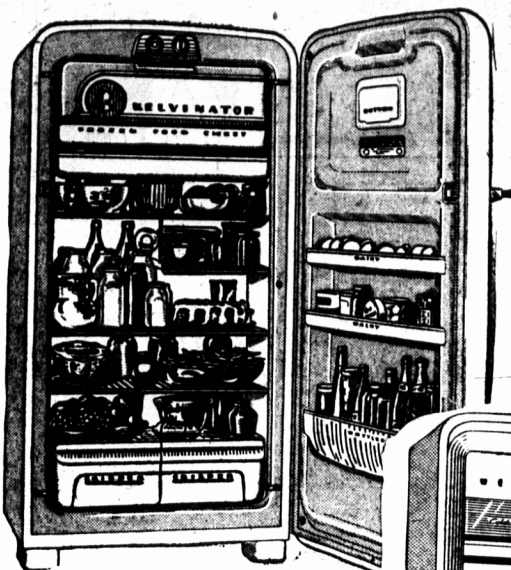

Miss Mary McLean, South Lake, was a visitor to Charlottetown June 10.

Mr. and Mrs. Raymond Gallant and four children, Charlottetown are spending some time with Mrs. Gallant's parents, Mr. and Mrs. Stephen Miller, East Baltic.

Mr. Edwin Robertson, Munn's Road, motored to Red Point June 12 on business.

Mr. and Mrs. Clarence Rose, accompanied by Miss Grace McEachern, Mr. Howard Anderson, North Lake, were recent visitors to Sturgeon, where they spent the day visiting friends.

Sincere sympathy is extended to Mr. and Mrs. Joseph Chapman and family, Black Pond, on the death of their daughter and sister, Miss Jean Chapman who passed away June 13.

Mrs. Daniel McDonald, North Lake, is making good progress in the Souris Hospital, following her recent appendicitis operation.

Mr. Roger Bennett, North Lake, was a recent visitor to Elmira.

Mr. Ernest McPhee, Bayfield, was on business to Charlottetown recently.

Many friends in the eastern districts regret to learn that Mr. Gordon McNeill, Montague, has recently undergone an operation in the King's County Hospital, Montague.

Mr. and Mrs. Upton Seaman, O'Leary, attended the funeral of Mr. Seaman's aunt, Miss Minnie Seaman, at Souris June 4.

Miss Shirley Mallard, Toronto, Ontario, is spending her holidays with relatives at East Lake, North Lake and Clear Springs.

FINAL DAYS! NEW WAY'S "JUNE SALE"