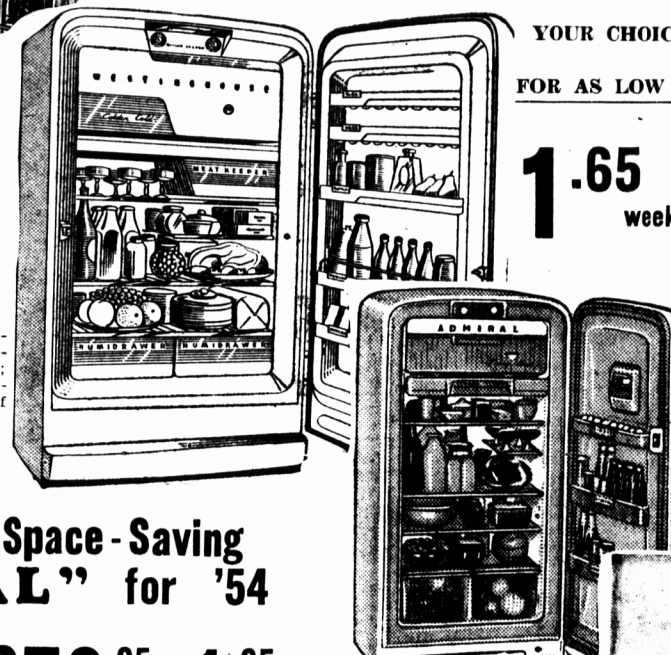

..the TOP RATED 1954 'KELVINATOR'

The finest across-the-top-freezer type refrigerator money can buy! Rated FIRST in the 1954 issue of Consumer Report—featuring famous Magic Cycle defrosting and Polarsphere freezing unit with spacious interior and handy door racks. All sizes available at New Way. Priced from—

259.95 OR **1.65** weekly

YOUR CHOICE FOR AS LOW AS

1.65 weekly

OTHER MAKES NOW AVAILABLE:

- SNOWDON
- NORGE

SAVE $80. on this Great **COMBINATION OFFER!**

Beautiful 5-pc. CHROME SET and New 1954 ROCKET WASHER

by "Simplicity"

Just imagine! A beautiful, gleaming five-piece chrome set with extension-type table and plastic upholstered chairs, and a brand new, 1954 model Simplicity ROCKET washing machine with fine Lovell wringer, large capacity tub, sealed-in mechanism that needs no oiling—BOTH of these wonderful home items now yours for almost the cost of the washer alone.

5-pc. CHROME SET usually $99.50
Simplicity Rocket Washer $229.50
Combined regular value $329.00

NOW - BOTH FOR ONLY:

249.00 OR **1.55** weekly
NO DOWN PAYMENT!

Thistle Deluxe Bikes

The perfect summer companion for every member of the family! Each Thistle Deluxe bicycle includes tool bag and spanner wrench. See our wide selection of Thistle sidewalk bikes and trikes—too! Deluxe bike price, only—

59.50 or **50c** weekly

THRIFTY June Bride HOME OUTFIT

LUXURIOUS 14 PG. LIVINGROOM ENSEMBLE

14 Pcs. for ONLY: 199.50 OR 1.25 weekly

NO DOWN PAYMENT!

OUTSTANDING VALUE!

- 3-pc. Chesterfield Suite (TWO EASY CHAIRS).
- 2 End Tables in smart Walnut Finish.
- 1 Walnut Finish Coffee Table in Modern Design.
- 2 Table Lamps in choice of maroon, green, red or grey.
- 2 Opaque Parchment Table Lamp Shades to Match.
- 1 Three-Way Floor Lamp in Brass and Tole.
- 1 Matching Floor Lamp Shade.
- 1 Smoking Stand with heavy Glass Ash Tray.
- 1 Satin Covered Cushion (Colour Choice).

14 BEAUTIFUL PIECES AT ONE LOW PRICE!

THE GREATEST LUGGAGE BARGAIN EVER!

NATIONALLY FAMOUS 3 Pcs. MATCHED LUGGAGE SET

DELUXE QUALITY

SOLID PLYWOOD PANELS
EXTRA LIGHT AND STURDY
GENUINE LEATHER BINDINGS
REINFORCED PLASTIC HANDLES
STURDY PLATED LOCKS

BEAUTIFULLY STYLED

24" PULLMAN CASE
21" WEEKEND CASE
20" TRAVEL CASE

39.95 or **75c** Weekly

A SMART GIFT IDEA FOR THE JUNE BRIDE! ORDER YOUR SET NOW!