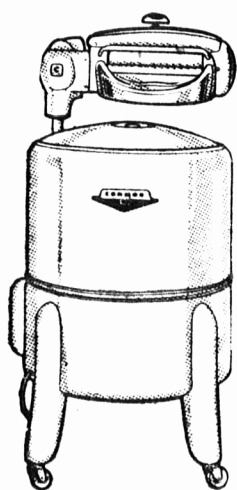

TOMORROW IS...

FEATURE VALUE

DAY

at HOLMAN'S BOTH STORES

With SPECIAL SAVINGS On Features For TUESDAY - August 9th ONLY

SAVE 50.00!

**CONNOR
ELECTRIC WASHER**

Anniversary Model
Regular 219.00

Feature Value
SPECIAL **169.00**

Modern in superior performance and in every line. Finished in gleaming white enamel, deep skirted, splashproof cover and hose type drain. Fitted with a Lovell Wringer with polished chrome water table and safety release.

Buy On The **HOLMAN HOME PLAN**
HOLMAN Both Stores **HARDWARE**

**SPECIAL PURCHASE!
HOUSE PAINT**

Available in an assortment of pleasing colors. A Special Purchase from the manufacturer permits us to offer you this high quality House Paint at a remarkable saving. Buy Tuesday!

Feature Value
SPECIAL **3.39** Gallon

HOLMAN Both Stores **HARDWARE**

Look... Wonderful