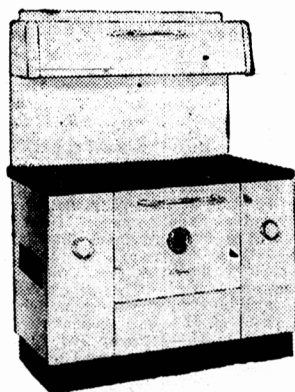

Order Early and Have Your New Enterprise Installed For Christmas

Why Buy The Ordinary?

There's An Enterprise At Every Price

For COAL - WOOD - OIL - ELECTRICITY

ENTERPRISE CAPITAL RANGE in Standard Finish

Square with High Closet **115.50**
With Reservoir and High Closet **123.00**

ENTERPRISE CORONET RANGE, Deluxe Model full enamelled.

Square with High Closet **178.50**
Enclosed Reservoir and High Closet **207.00**

ENTERPRISE ENAMELLED CAPITAL with full enamel finish

Square with High Closet **145.50**
Enclosed Reservoir and High Closet **172.50**

ENTERPRISE ELECTRIC RANGE, Large Table Top Model, Fast Heating Elements.

Priced at **284.00**