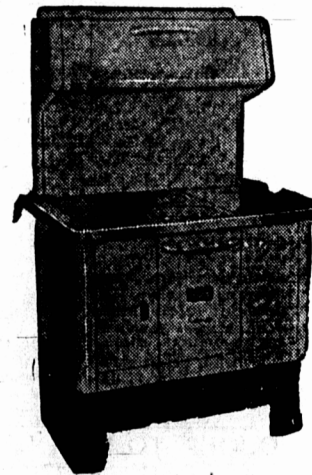

Why Buy The Ordinary?

There's An Enterprise At Every Price

For COAL - WOOD - OIL - ELECTRICITY

ENTERPRISE CAPITAL RANGE in Standard Finish

Square with High Closet **115.50**
 With Reservoir and High Closet **123.00**

ENTERPRISE CORONET RANGE, Deluxe Model full enamelled.

Square with High Closet **178.50**
 Enclosed Reservoir and High Closet **207.00**

ENTERPRISE ENAMELLED CAPITAL with full enamel finish

Square with High Closet **145.50**
 Enclosed Reservoir and High Closet **172.50**

ENTERPRISE ELECTRIC RANGE, Large Table Top Model, Fast Heating Elements.

Priced at **284.00**

ENTERPRISE OIL RANGE, Pot burner type for fuel economy. Has high closet.

Priced at **253.50**

All Metals Are Advancing -- Buy Now At Present Low Prices! Get \$14.50 Worth of Aluminumware Absolutely FREE