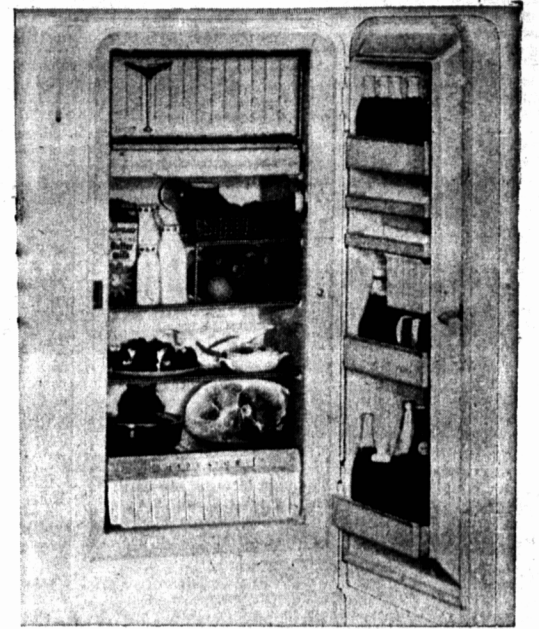

SAVE \$40. \$50. \$60.

ON A GLEAMING NEW "FRIGIDAIRE" REFRIGERATOR!

Model 101SC - 10.1 cu. ft.

REGULARLY 299.95

259.95

SAVE 40.00

There's a world of convenience in this colourfully styled model. Over 10 cu. ft. of storage space . . . and it can be your's for as little as \$10.00 down! Investigate this sensational offer TODAY!

Model 101C - 10.1 cu. ft.
REGULARLY 349.95

299.95

SAVE 50.00

Here is a smart new Super Model with a storehouse of food-keeping features! Has over 10 cu. ft. of storage space, roomy, across the top Super-Freezer Chest with three trays, sliding Meat Tender and a full-width glide-out Hydrator—plus Storage Door. BUY NOW and SAVE!

Just
\$10.
Down

Easy
Monthly
Terms

Model 80C - 8.0 cu. ft.

REGULARLY 299.95

239.95

SAVE 60.00

Another space saving Super Refrigerator at a low, low price! Styled to help you plan Big meals in a little kitchen! Fully equipped with all the famous "FRIGIDAIRE" features. See this little marvel, now on display at HOLMAN'S!