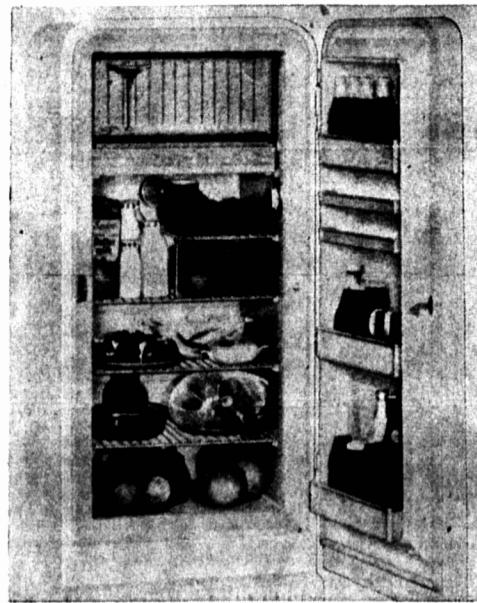

Model 101C - 10.1 cu. ft.
REGULARLY 349.95

299.95

SAVE 50.00

Here is a smart new Super Model with a storehouse of food-keeping features! Has over 10 cu. ft. of storage space, roomy, across the top Super-Freezer Chest with three trays, sliding Meat Tender and a full-width glide-out Hydrator—plus Storage Door. BUY NOW and SAVE!

Just
\$10.
Down

Easy
Monthly
Terms

Model 80C - 8.0 cu. ft.

REGULARLY 299.95

239.95

SAVE 60.00

Another space saving Super Refrigerator at a low, low price! Styled to help you plan Big meals in a little kitchen! Fully equipped with all the famous "FRIGIDAIRE" features. See this little marvel, now on display at HOLMAN'S!