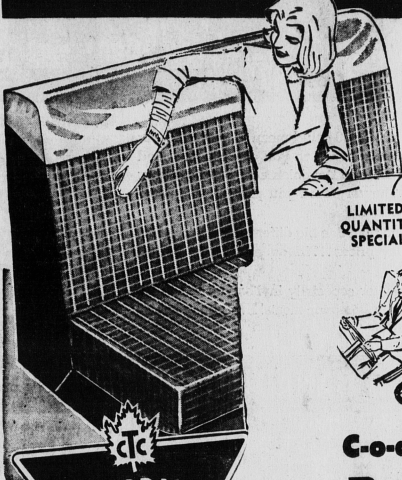

INSTANT-FIT HANDSOME SEAT COVERS