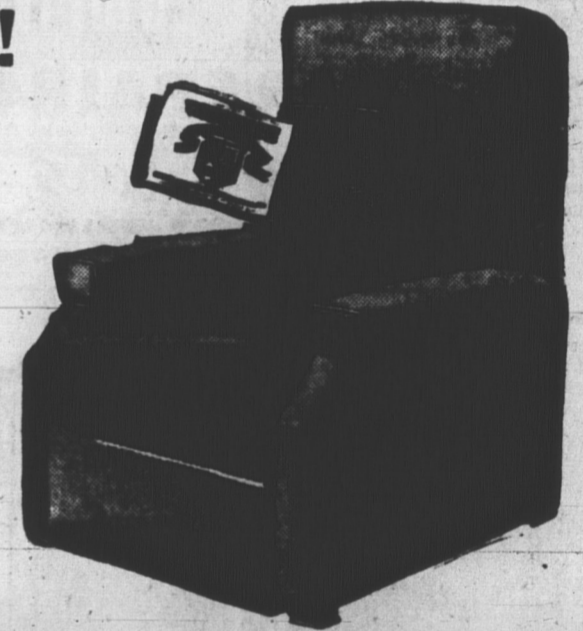

DURABLE EASY-CARE ACRILAN BROADLOOM