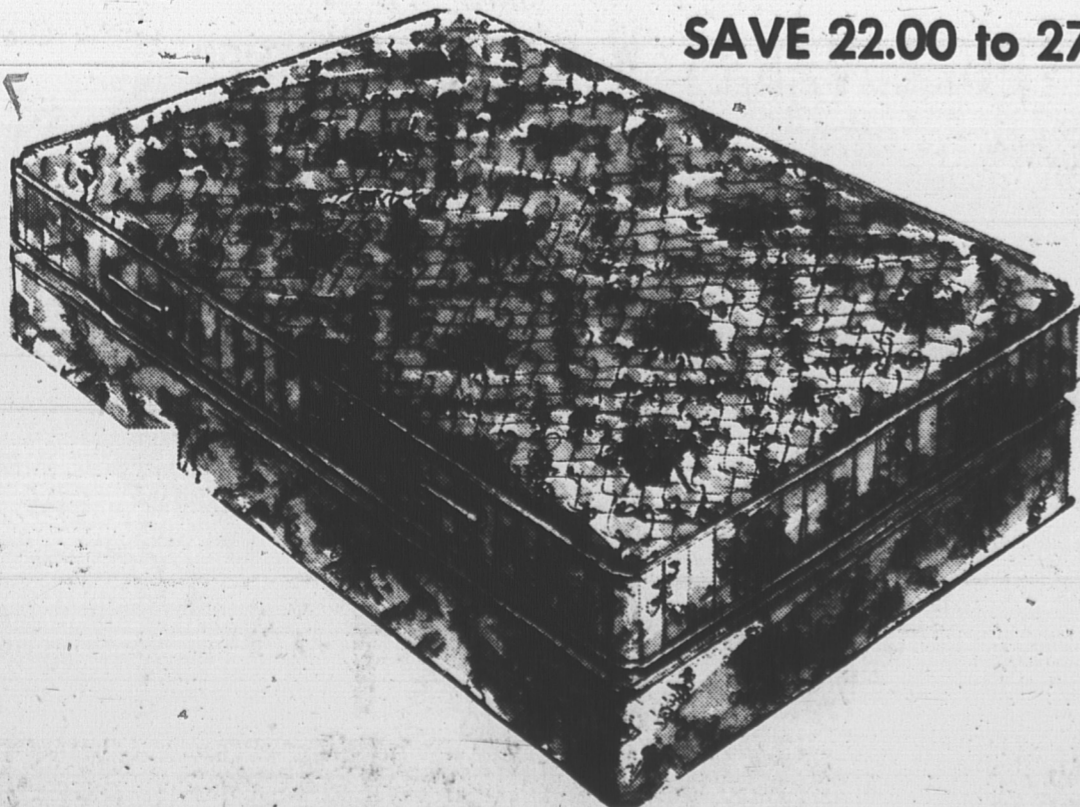

An Eaton Super Value Eaton's Slumber-Deep Mattress

For Luxurious Sleep Encouraging Comfort

SAVE 27.00

Slumber Deep, Quilt Top Style

Pamper yourself! Invest in a good mattress and enjoy the healthful benefits of relaxed rest. This "Slumber-Deep" is designed for back-resting support, with 312 Adjusto-Rest coil springs (54" size) that take up to 20 percent more weight than ordinary coils; flexolator mesh for extra-firm mid-support, sisal insulation and thick layers of felt upholstery. For added cushioned comfort, the handsome cotton-and-tayon damask cover is multi-needle, micro-quilted to an extra layer of felt. And more—the cover is Sanitized for lasting freshness! Note the important features: the savings, order in person or by phone—and enjoy blissful sleeping comfort for years. 54", 48", 39" sizes. With reinforced stabilizer edges to resist sitting sag. 54", 48", 39" sizes.

Ordinarily 74.50
Matching Box Spring
Ordinarily 74.50

Special ea. 47.50
Special ea. 47.50

SAVE 22.00

Slumber Deep Delux Foam Quilt Style

This luxurious mattress possesses the same construction features as the "Slumber-Deep" described above, but instead of having the extra layer of felt, the Sanitized cotton-and-rayon damask cover is sumptuously puff-quilted to a layer of foamed plastic for extra-soft surface cushioning. 54", 48", 39" sizes.

With resilient high coil count construction and reinforced stabilizer edges. 54", 48", 39" sizes.

Ordinarily 79.50
Matching Box Spring
Ordinarily 79.50

Special ea. 57.50
Special ea. 57.50

Growing with Canada

GROWTH PLAN

This simple, no penalty, plan is based on shares in Canada's original and most experienced mutual fund, and provides for dollar averaging and compounding of income.

Write or send this for free prospectus and 33 years record, without obligation.

EASTERN SECURITIES COMPANY LIMITED

146 Richmond St., Charlottetown