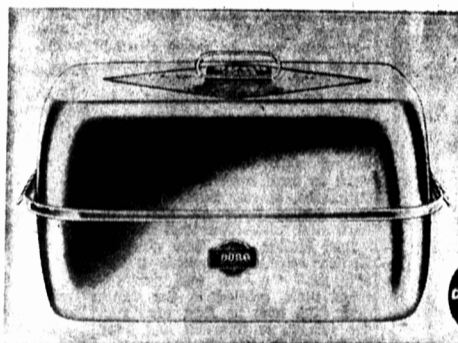

# HOLMAN'S HOUSEWARES FEATURES!

**Wear-Ever Aluminum  
5-Piece GIFT SET**

Mayfair design in Aluminone finish. Set consists of two sauce pans, double boiler, covered broiler, Dutch oven and FREE utensil rack. Gift boxed—Set

**29.95**

**SILEX  
COFFEE MAKER**

8 cup size of heatproof glass with black bakelite handles and chrome band. Complete with filter cloth. One year Guarantee against heat breakage. Each

**4.25**

**Duro Aluminum  
ROASTERS**

Heavy construction in popular rectangular shape. Complete with wire rack. 17 by 12 by 9 inch size, useful for roasting, preserving or storing. Each

**6.95**

**ELECTRIC  
FOOD MIXER**

Portable, complete with wall hanging rack. Runs smoothly on either AC or DC current. Built in lubrication, no oiling necessary. Each