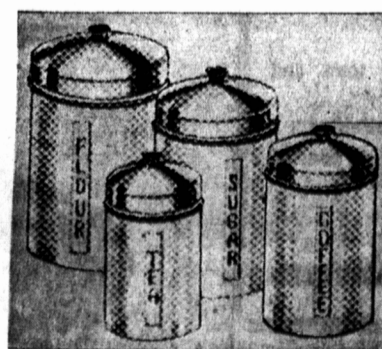

Heavy construction in popular rectangular shape. Complete with wire rack. 17 by 12 by 9 inch size, useful for roasting, preserving or storing. Each

**6.95**

**ELECTRIC  
FOOD MIXER**

Portable, complete with wall hanging rack. Runs smoothly on either AC or DC current. Built in lubrication, no oiling necessary. Each

**23.95**

**Sturdy, Well Made  
BATHROOM SCALES**

All metal with runner foot pad. Clear dial in proof streamlined design in assorted colors. Guaranteed by "Good-housekeeping" Magazine. Each

**9.95**

**The  
Sensational, New  
Polly Red Top  
THERMOS  
BOTTLE**

1 pint size keeps foods hot or cold for hours. "Polly Red Top" of plastic is leakproof, easy to clean, won't pop out or absorb odors and tastes. Non-drip pouring. Each

**1.98**

**All Chrome  
CANNISTER SET**

Smart, sanitary and modern in a ripple chrome design on steel with black enamel covers. 4 different sized cans in the set. Set

**8.95**

**New All Metal  
IRONING  
BOARD**

Strong, steady and adjustable as to height. Easy to fold with automatic lock fastener. Standard size with ventilated white top and red legs. Each