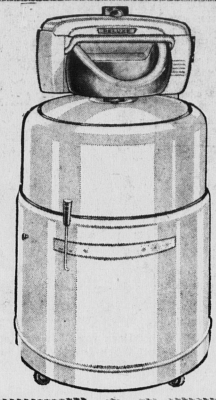

DELUXE BEATTY WASHER

Regular 199.95
139.97

No Down Payment—10.00 Monthly