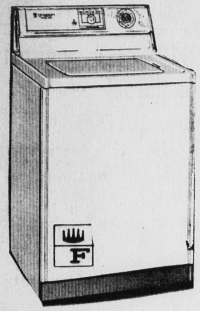

1965 DeLUXE FRIGIDAIRE AUTOMATIC WASHER

Regular 329.95
279.97

No Down Payment — 15.00 Monthly