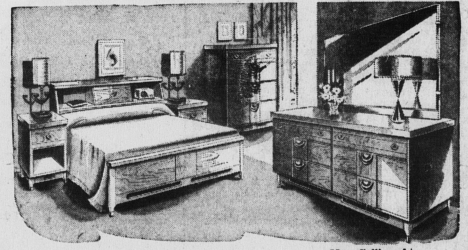

BEDROOM SUITES

Now Selling At **20% DISC.**

No Down Payment, Easy Monthly Payments