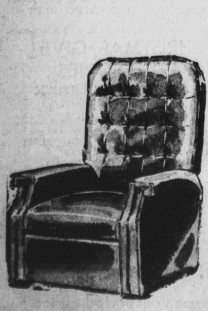

RECLINING CHAIRS

Reg. 99.95
79.97

No Down Payments—7.00 Monthly

No Down Payment—6.00 Monthly Reg. 79.95