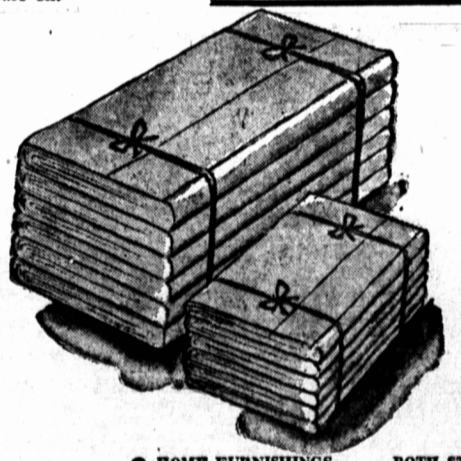

WATERMELON 20 LBS. AND UP 1.09

NOTE:—
 No store, restaurant or other business may purchase any of the above items!

"Wabasso" SHEETS

You'll find this one of the biggest savings we've offered in 100 YEARS! Made from a good quality cotton, woven for long wear and bleached snowy white. The slight imperfections (if you can find them) will not affect the wearing qualities of these sheets and pillow slips!

WABASSO HEMMED PILLOW CASES
 Regular if perfect **94¢ pr.**
 1.39 pr.

• 63 x 100 .. Reg. 2.79 ea. • 72 x 100 .. Reg. 2.98 ea.
 • 81 x 100 .. Reg. 3.29 ea.

100th Birthday SPECIAL
 • SHEETS
 63 x 100 **1.79 ea.**
 72 x 100 **1.99 ea.**
 81 x 100 **2.17 ea.**