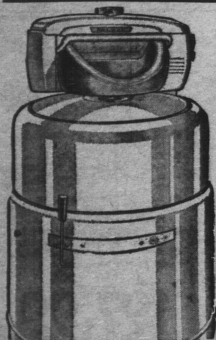

Beatty Deluxe WASHER

Regular 199.95

129.99

No Down Payment
9.00 Monthly

BEATTY SQUARE WASHER

Regular 259.95

179.99

No Down Payment
10.00 Monthly

6 BIG SHOPPING DAYS MONDAY, JULY 6th
SATURDAY, JULY 11th