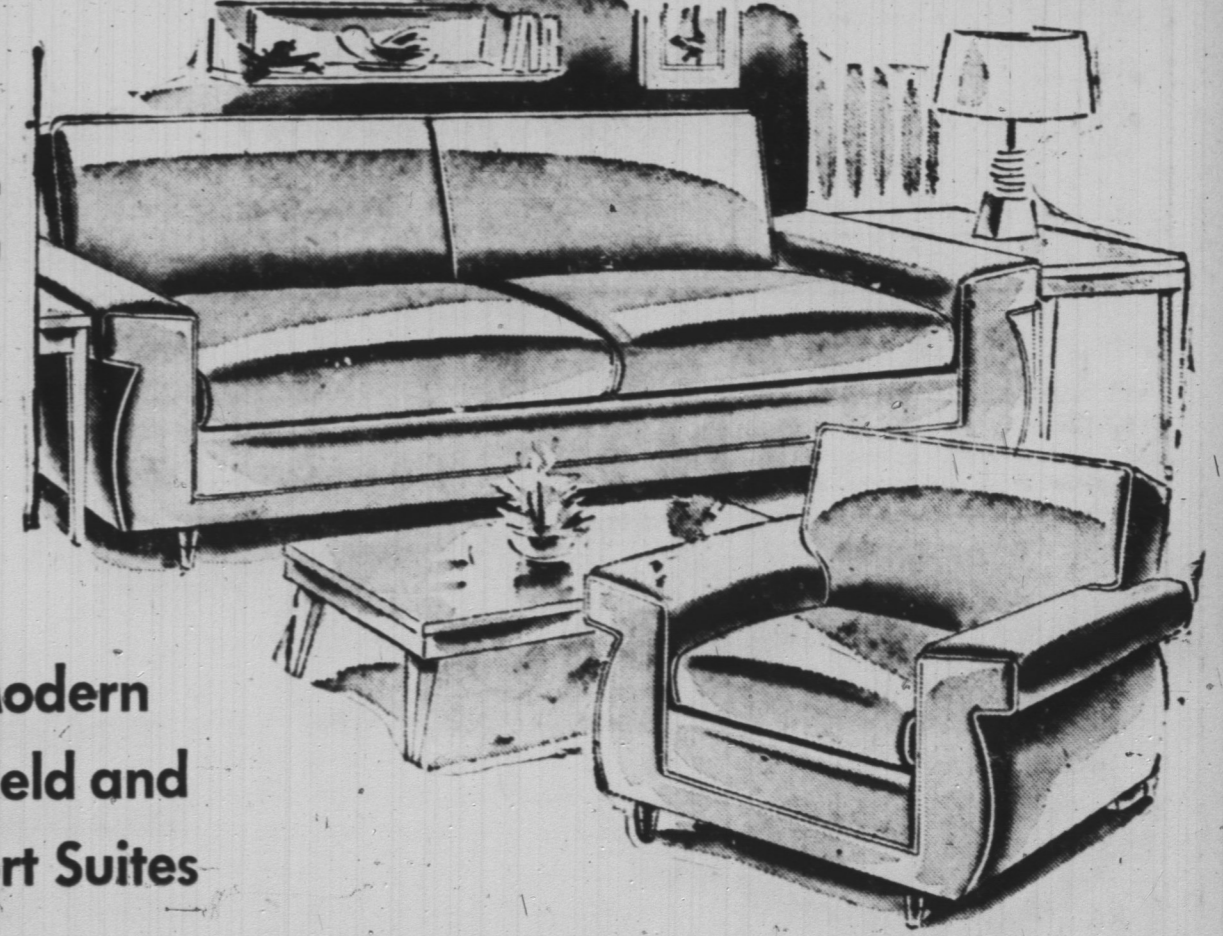

DIRECT FROM THE 1959 CANADIAN FURNITURE EXHIBITION

Handsome Modern
3 PC. Double Dresser

BEDROOM SUITE
With bookcase headboard bed and roomy chest. Beautiful new shade of Walnut and Topaz—Genuine Veneers. Luxury features throughout.

FEBRUARY SALE PRICE
$199.95 or $1.35 weekly
NO DOWN PAYMENT

40% Saving