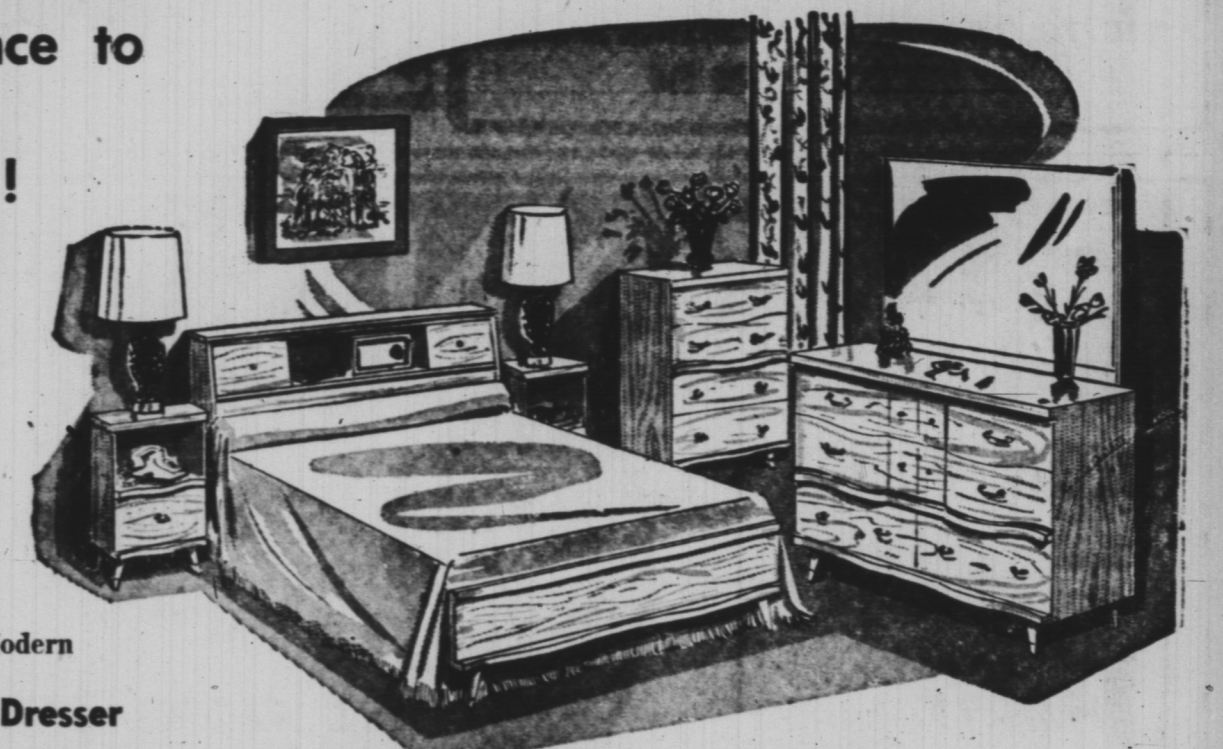

BIG PLUS FEATURES . . .

- Improved audio circuit.
- New "Cool-Coll" power transformer chassis.
- New horizontal full fidelity chassis.
- All top front controls.

Reg. 329.95 SAVE 60.00

PAY ONLY $269.95 or $2.20 weekly
NO DOWN PAYMENT!

Your Chance to Save NOW!