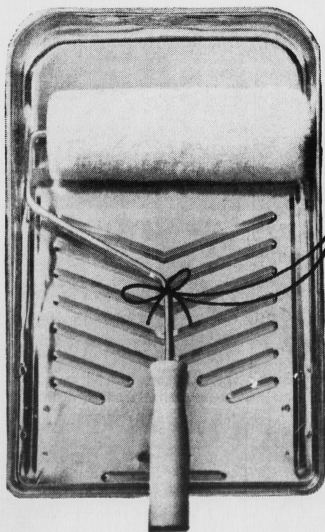

ELLIS BROS. SHOPPING CENTRE

IN VARIETY STORE

Good Quality
For car, couch or cottage.

INDIAN
BLANKETS

each **1.39**

3 Piece Rod
1 Extra Tip

FIBRE GLASS

4 1/2 Feet

BAMBOO
FLY ROD
3.95

ROD
98c

CLEARANCE

Odorless enamel for interior and exterior work,
easy to apply, dries to a hard finish.

**CILUX
SUPER
GLOSS**

QT. **1.97**
Regular List $3.50

Interior Wesco
Wall Magic Good Colors

Latex PAINT

1.19
QUART

FREE FREE

45 PIECE SET
ENGLISH CHINA

Absolutely No Purchase Required

Dishes

ELLIS BROS. Save-Easy

OPEN THURS., FRI., & SAT. NIGHTS
SHOP ELLIS BROS. FOR MANY
UNADVERTISED SPECIALS

For the next 11 WEEKS we are giving away absolutely FREE 4 complete sets of Dinnerware per week. Beautiful hand painted English china. 45 pieces per set. Enter your name and address. Absolutely no purchase required. Value per set $39.50. Drawing takes place each Saturday night. SHOP ELLIS BROS. AND SAVE.

GRADE A OVEN READY

BROILERS

29c

For a Quick Lunch—Beef

STEAKETTES

LB. **59c**

CUT UP

CHICKEN

LB. **37c**

CHICKEN

LEGS BREASTS

LB. **43c** LB. **45c**

GREEN GABLES—PORK

SAUSAGES

2 LBS. **85c**

Mix or Match
Tempt Dog or Cat

FOOD

8 15 oz. Tins

29c

SNOWFLAKE

Shortening 2 1 LB. PKGS. FOR **55c**

MINIT

RICE 14 OZ. PKG. FOR **45c**

CHRISTIE'S—1 LB.

SODAS **33c**

ALLEN'S P. APPLE & G. FRUIT

DRINK 48 OZ. TIN **35c**

SUNNYVALE

Peaches 28 OZ. TIN **39c**

SCHWARTZ PEANUT

BUTTER 1 B.J. 16 OZ. **41c**

Radio

PEAS

2—20 oz. Tins

For

35c

COLGATE'S

FLORIENT 59c

COLGATE'S

BEAUTY SOAP 5 BARS FOR **49c**

KING SIZE

SURF NOW ONLY **1.19**

Buy And Save During Tea For Canada Week April 13 to April 18

Red Rose O.P.

TEA

60 Gauze

Bags for

89c

AYLMER

CATSUP

SAVE EASY INSTANT

COFFEE

HEINZ TOMATO

SOUP

CARNATION

INST. MILK

11 OZ. BTL. **21c**

6 OZ. JAR **89c**

2 10 OZ. TINS **25c**

DELICIOUS 'N' NUTRITIOUS

Fresh Fruit

WINESAP

APPLES

DOZ. **49c**

HEAD

LETTUCE

EACH **25c**

BULK

TOMATOES

LB. **39c**

LONG GREEN

CUKES

EACH **19c**