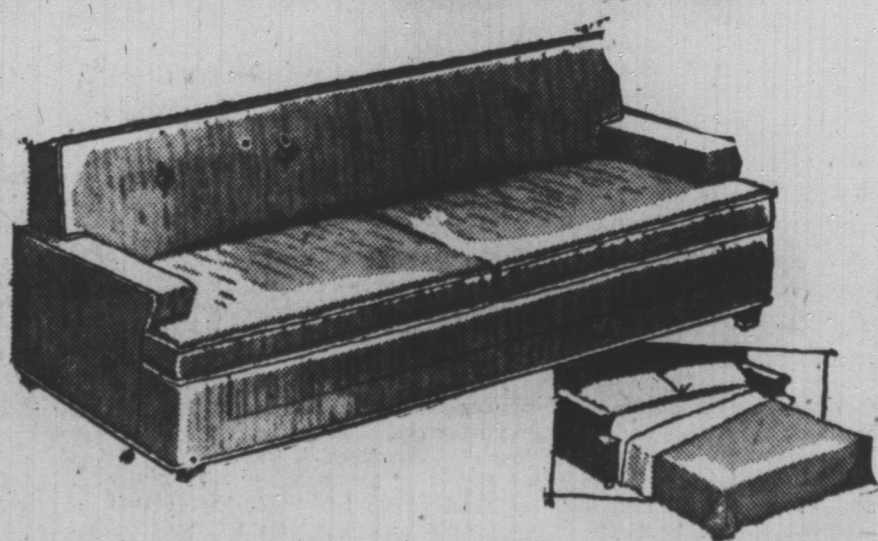

RELAXER CHAIRS
as low as

99.95

Chairs—Lovely Relaxers in combination high quality covers and in a good selection of colors.