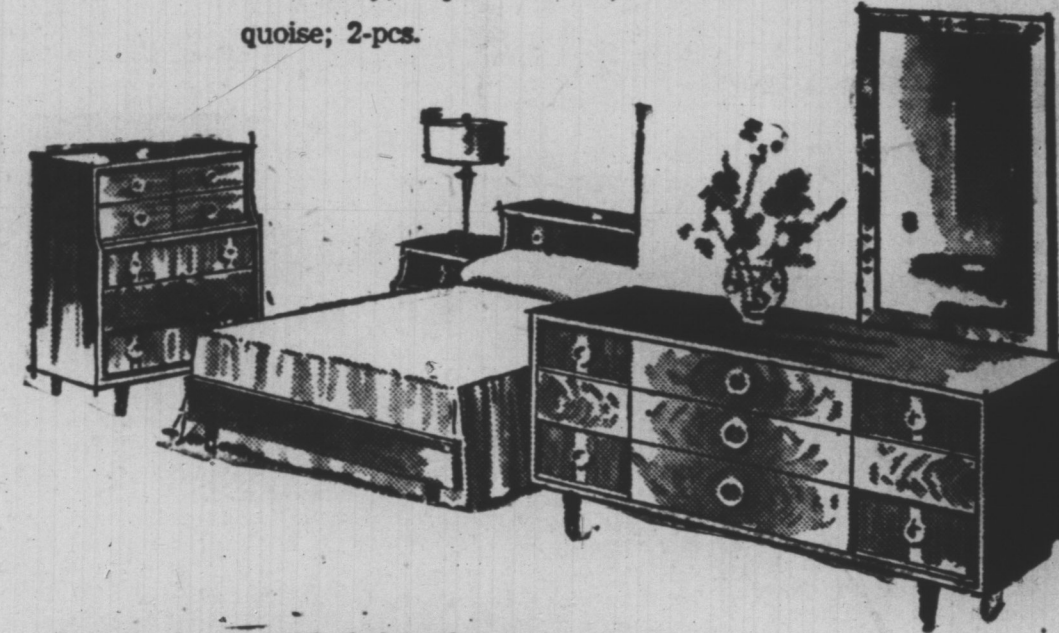

for a beautiful bedroom with beautiful savings

The "Poise" group offers modern functional styling at its finest. Flat cut walnut veneers used throughout, center butt-matched on center drawers. Pulls are plain rings in brushed chrome with edges highlighted in copper... backplates of brushed chrome. Shirt dividers and pin trays in chests. Mirrors guaranteed 5 years.

SLEEP - OR - LOUNGES

Smart Sofa Styling with Pullover Arms. Buttoned Lawson Back; Tapered Ferruled Legs; Coral, Aqua, Brown, Black. Easier to open; easier to close; completely new trouble-free mechanism; more comfortable sleeping; extra long inner spring mattress. Lovely Rayon Frieze with a touch of Metallic.

SPECIAL! Red Tag Price

249.00