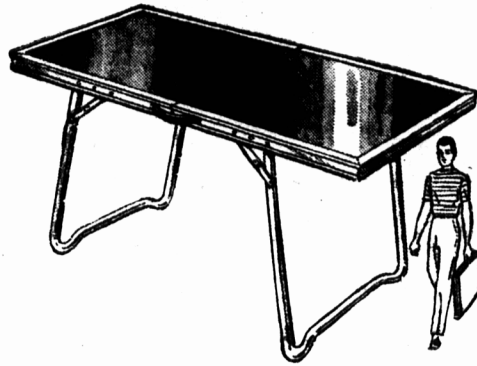

1.95 to 4.50

HOLMAN'S BOTH STORES CHINA

A Holman Exclusive! FOLDAWAY TABLE

of
 Sturdy Aluminum
 Week End Value
 SPECIAL

19.95

For Beach — Lawn — Picnic Grounds or Home

The world's most useful Table and it's Exclusive with Holman's on Prince Edward Island! Made with gleaming embossed Aluminum top and legs of sturdy aluminum tubing. The Table folds into itself at the touch of a button and carries like luggage. Large enough to seat eight people. As illustrated.

HOLMAN'S BOTH STORES FURNITURE

Smart and Comfortable! BUTTERFLY CHAIRS

For Porch or Lawn

In the most modern manner! The frame is of black rod iron (strong and durable). The slip-on cover is closely woven duck in green, yellow or red. Light in weight and very comfortable. As illustrated.