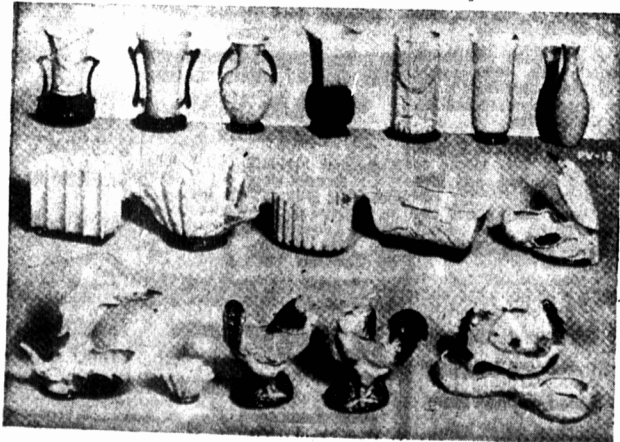

21.50

100 Only! "Fruit of the Loom" Tee Shirts

In the two button polo style with short sleeves. Made of fine combed cotton knit with a neat fitting cotton broadcloth collar. Spectacular color combinations include — yellow with charcoal, pink with black and green with black. Sizes small, medium or large, Regular 3.95—

Week End Value **2.99**
 SPECIAL

HOLMAN'S Men's Wear — Summerside

HOLMAN'S
 Men's Wear — Summerside

Choose From This Wonderful Assortment AMERICAN POTTERY

In Fashion's Newest Color Trend

"CHARCOAL AND PINK"! . . . The colors lend themselves beautifully to the decorative significance of these smart pieces of American Pottery. The highly glazed finish gives the assortment a luxurious appearance. Make your selection for yourself or for gifts . . . There are planters, vases, wall pockets, candle holders and others reasonably priced from

1.95 to 4.50

HOLMAN'S BOTH STORES CHINA

A Holman Exclusive! FOLDAWAY TABLE

of
 Sturdy Aluminum
 Week End Value
 SPECIAL

19.95

For Beach — Lawn — Picnic Grounds or Home

The world's most useful Table and it's Exclusive with Holman's on Prince Edward Island! Made with gleaming embossed Aluminum top and legs of sturdy aluminum tubing. The Table folds into itself at the touch of a button and carries like luggage. Large enough to seat eight people. As illustrated.