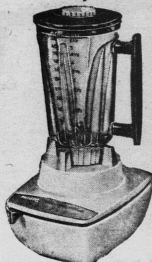

1001 BLENDS

2-speed 44 55

7-speed 54.55