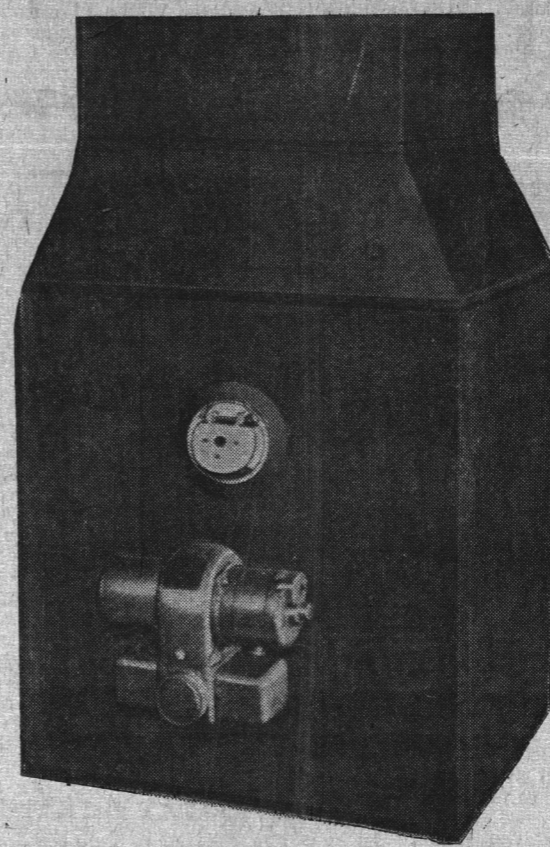

for 249.00

Plus Your Old Range

10.00 Down Up to 2 Years to Pay.

KEMAC OIL BURNER

Reg. 76.50

for 66.50

- Can be installed quickly in any reasonably modern coal or wood range
- Leaves fire box free to burn wood or coal if desired.

GO-60

AUTOMATIC OIL BURNING

FURNACE

75.00 TRADE-IN ALLOWANCE

for your old coal or wood furnace or oil space heater

495.00 LESS 75.00 TRADE-IN INCLUDING 200 GAL. OIL STORAGE TANK YOU PAY

UP TO FIVE YEARS TO PAY; LOW, LOW INTEREST RATE.

420.00 Plus installation and Wiring.

- Fully automatic, simply adjust your room temperature by turning a knob in living room.
- No more kindling, ashes or coal dust
- Low low operating cost, no more than coal

SYLVANIA TV

Save 60.00 Reg. 279.95

for

219.95

- Aluminized Picture Tube
- Beautiful Walnut Console model as illustrated
- New slim look
- Top tuning for simplified control
- Big, big saving

10.00 Down
Up to 2 Years to Pay