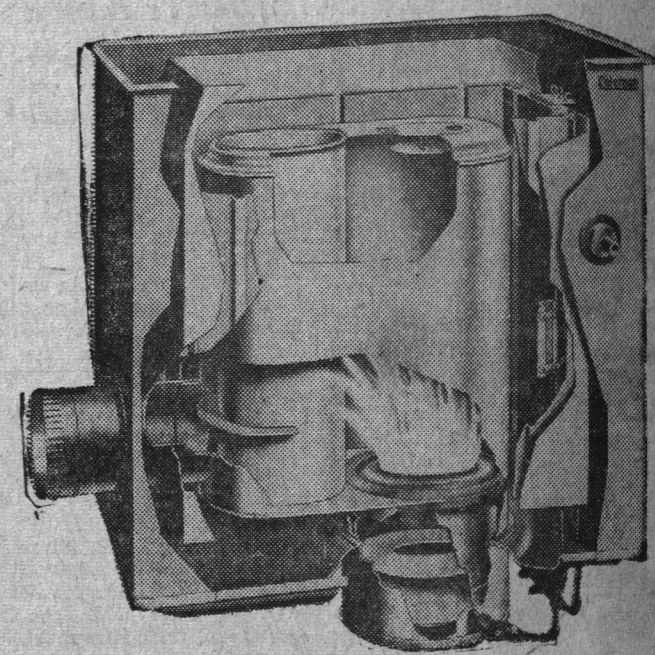

- Fully guaranteed
- 50,000 BTU capacity
- Sufficiently large for average home
- Combustion chamber made from extra heavy gauge steel for long service.

149.00

10.00 Down
Up To 2 Years To Pay

- Suspends to floor, takes up no room space
- Easy to light
- Easy to regulate heat
- Heats up to 4 to 5 rooms
- No ashes, no kindling no messy coal bins
- Controlled heat at your fingertips

HARDWARE DEPT. AT BOTH STORES

Enterprise Oil Range

Save 50.00 Reg. 299.00

- Famous thermojet pot burner remains on pilot at all times, requires no lighting, simply open oil control lever and burner responds immediately.
- Large roomy family size oven
- Roomy storage drawer can be used as warming oven or for storing pots and pans.
- Abundance of kitchen heat for the largest home.

for 249.00

Plus Your Old Range

10.00 Down Up to 2 Years to Pay.

KEMAC OIL BURNER

Reg. 76.50

for 66.50

- Can be installed quickly in any reasonably modern coal or wood range
- Leaves fire box free to burn wood or coal if desired.