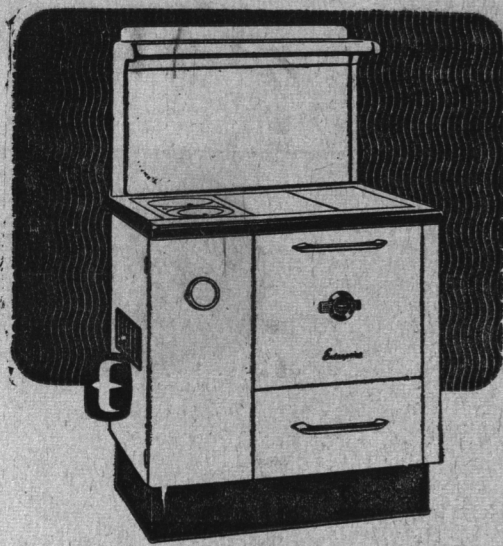

- Fully guaranteed
- 50,000 BTU capacity
- Sufficiently large for average home
- Combustion chamber made from extra heavy gauge steel for long service.

149.00

10.00 Down
Up To 2 Years To Pay

- Suspends to floor, takes up no room space
- Easy to light
- Easy to regulate heat
- Heats up to 4 to 5 rooms
- No ashes, no kindling no messy coal bins
- Controlled heat at your fingertips

HARDWARE DEPT. AT BOTH STORES

Enterprise Oil Range

Save 50.00 Reg. 299.00

- Famous thermojet pot burner remains on pilot at all times, requires no lighting, simply open oil control lever and burner responds immediately.
- Large roomy family size oven
- Roomy storage drawer can be used as warming oven or for storing pots and pans.
- Abundance of kitchen heat for the largest home.