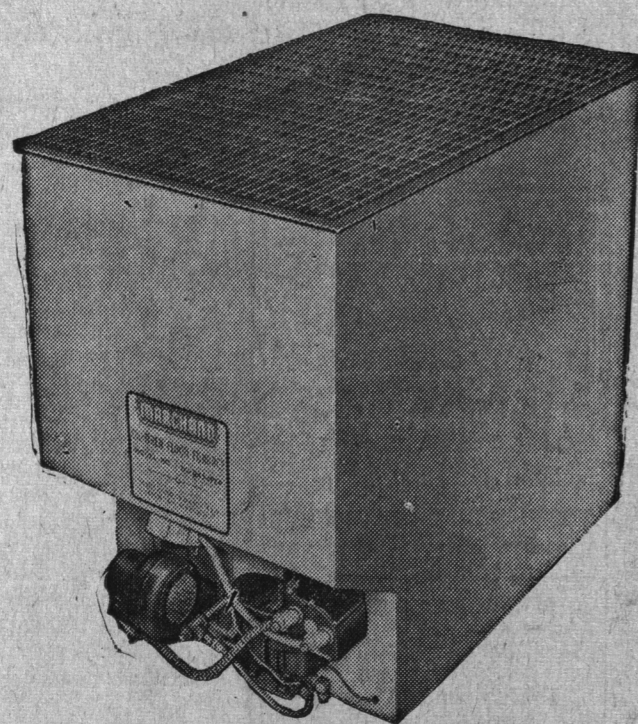

- Fully guaranteed
- 50,000 BTU capacity
- Sufficiently large for average home
- Combustion chamber made from extra heavy gauge steel for long service.

149.00

10.00 Down
Up To 2 Years To Pay

- Suspends to floor, takes up no room space
- Easy to light
- Easy to regulate heat
- Heats up to 4 to 5 rooms
- No ashes, no kindling no messy coal bins
- Controlled heat at your fingertips

HARDWARE DEPT. AT BOTH STORES

Enterprise Oil Range

Save 50.00 Reg. 299.00

- Famous thermojet pot burner remains on pilot at all times, requires no lighting, simply open oil control lever and burner responds immediately.
- Large roomy family size oven
- Roomy storage drawer can be used as warming oven or for storing pots and pans.
- Abundance of kitchen heat for the largest home.

for 249.00

Plus Your Old Range

10.00 Down Up to 2 Years to Pay.

KEMAC OIL BURNER

Reg. 76.50

for 66.50

- Can be installed quickly in any reasonably modern coal or wood range
- Leaves fire box free to burn wood or coal if desired.