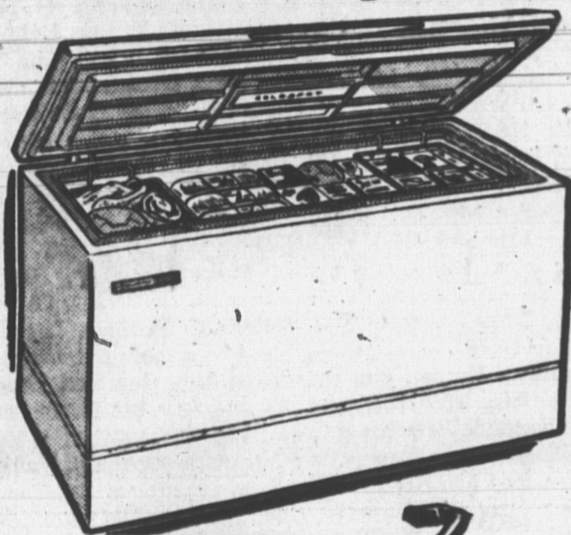

Anniversary Sale Prices on Coldsnot Home Freezers

16 cu. ft. model Holds 550 lbs. Frozen Food **199.88** No Down Payment

Same Model in 18 cu. ft. Size. Holds 630 lbs. Frozen Foods 219.88
Same Model in 22 cu. ft. size. Holds 770 lbs. Frozen Foods 249.88
All above models have the following features: Lifetime porcelain liner that won't rust, stain, peel or yellow... "Super-Wall" construction to prevent sweating... adjustable cold control... automatic interior light... tough Acrylic enamel exterior. 3-year warranty against food loss (of 5.00 to 200.00) due to mechanical or power failure at any time. Buy your Home Freezer during our Anniversary Sale and Save.

COLDSNOT 15 cu. ft. UPRIGHT FREEZER **214.88**
Upright freezers are preferred by many people because of the extra convenience afforded by shelf storage. This model holds 505 lbs. frozen foods and has the famous lifetime porcelain liner. "Super-Wall" construction prevent cabinet sweating.
ANNIVERSARY SALE SPECIAL