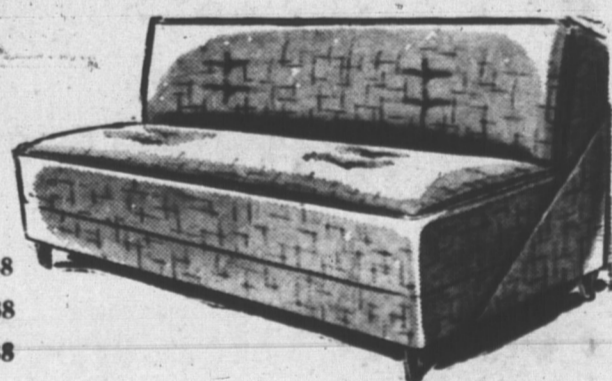

Feature Value 3-Pc. Crib Ensemble

Ensemble comprises: wooden crib with solid end panels, 30 x 54"... spring-filled mattress with 65 coils... 4-position posture form support... Single drop-side cannot be moved by baby. Non-toxic high-gloss finish in honey maple or white.

36.88

Spring Filled Crib Mattress

Tempered steel coil springs, built-in posture board, white cotton felt padding and cotton-backed vinyl cover. Two sizes: 27 x 53" and 24 x 49". Perforated borders to allow fresh air to circulate throughout mattress. Each

8.88

Kenmore Portable Sewing Machine

Economy straight-stitch model. Has forward and reverse control. Stitch-length regulator. Thread tension control. Beige finish. A good model for the beginner or those who want a machine for home use. Complete with case. No down payment.

ANNIVERSARY SALE

47.88

Zig-Zag Sewing Machine

Portable model to give you basic zig-zag stitches as well as straight stitching. Just set the dial control. Does darning and mending. Sews on buttons. Complete with case. 89.95 value.

ANNIVERSARY SALE

78.88

Vacuum Cleaner with Attachments

Reg. 89.95 value! Super-suction 1 1/2 h.p. canister-type cleaner. Powerful twin-fan motor. Complete set of attachments.

ANNIVERSARY SALE

68.88

Kenmore Floor Polisher

Powerful motor polishes like new. Self-locating handle can't tip. Complete with buffing pads. No down payment.

ANNIVERSARY SALE

39.88