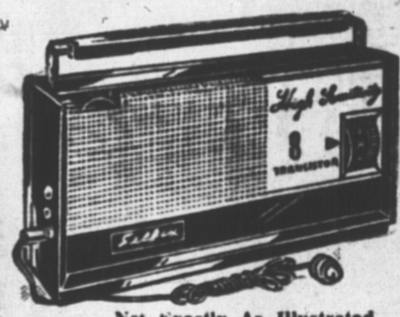

Reg. 29.95 Value **24.88**

This 7 Transistor Portable is packed with power to bring in your favorite stations. Clear tone from large 3" speaker-tone switch for high or low sound. Modern plastic cabinet with carrying case. Size about 8 1/2 x 2 x 4 1/2". Sliding dial for easy station selection. Ferrite rod and external antenna.

Save 59.88 W And Matching

- Luxurious 405-coil mattress is covered with rich rayon damask!
- Quilted top is button-free for utmost restful sleep!
- Kenianized at the factory to prevent original freshness!
- Convenient handles for turning; ventilation!
- Designed for fine appearance and support!
- Available in choice of 39", 48" and 54" widths!
- No down payment on your Account!

Anniversary

Comfortable mattress filled with 405 coils. Well-lufted and covered with a durable striped fabric. Buy at Simpsons-Sears.

Feather Pillows **2.67** - pr.

About 19 x 25 inches, linen finished cotton, attractive pattern.

2-Pc. Danish Settee

109.88

Regular 139.98 value, nylon rayon boucle cover, foam filled cushions.

ANNIVERSARY SPECIAL SPACE SAVER DAVENOS

Our most popular davenos covered with factory-select covers... materials that would ordinarily only be put on higher-priced models. Easily converted to double bed when needed. Reg. $69.95. Save at Anniversary Sale Price.

49.88

Save $3.84 on Hollywood Beds Reg. 133.83 value in these smart beds for the modern bedroom. Complete with headboard, mattress and matching box spring. Sizes: 39", 48" and 54". Each set

69.99

- Double door wardrobes with mirrors 39.88
- Day-Niter Couches 39.88
- Save on Sleep-or-Lounge, Special 189.88