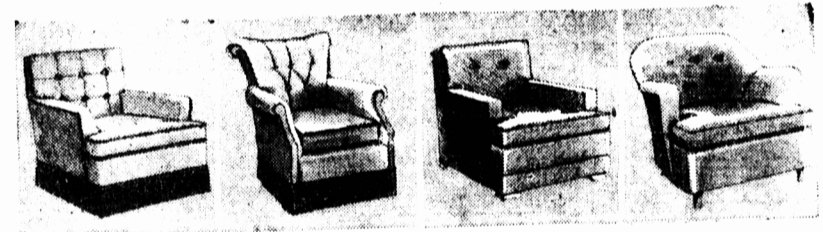

VALENTINE SEAVER CHAIRS by KROEHLER

These few chairs are really out of this world—and as shown below the price is surely right. The construction is superb and the covers are of very high quality.

- 1—High Back Arm Chair, dark green—179.00 for **119.00**
- 1—Small Arm Chair, black, foam rubber—139.00 for **99.00**
- 2—Modern Low Back, Arm, brown plush—219.00 for **149.00**
- 1—High Back, Armchair, beige and light green—239.00 for **159.00**
- 1—Arm Chair, rose and grey — 99.00 for **63.50**

- 12 only Hostess—2 for **21.00**
- 4 only by Snyder **13.95 ea.**
- 1 only Recliner with stool by Snyder
- Brown frieze, 94.50 for **59.95**
- 1 only Chesterfield Chair, brown frieze. Reg. 89.50 for **59.95**
- 12 Platform Rockers. Special **59.50**
- 4 Platform Rockers, leatherette **74.50**

SOFAS — Valentine Seaver by Kroehler

These are just about the finest quality sofas you ever saw! The designs will fit into the loveliest living room and even add beauty to such a room. The quality of the covers is very high indeed and the fabrics are new and different. If the colors suit you are here offered rare bargains.

- 1—Large Sofa, 88" length, cubed and tufted back, extremely durable construction, hair pad and white cotton felt over heavy duty cone springs in both seat and back—$495.00 for **$339.00**
- 1—Modern Long Low Sofa, 100" length, construction as above and with extremely fine quality, yet heavy cover pocketed springs in cushions—$435.00 for **$289.00**
- 1—Period type Sofa, without showwood, in beige—$269.00 for **$209.00**

AN EXTRA BEDROOM WITHOUT an INCH of EXTRA SPACE!

- **HIDE-A-BED — Chesterfields by Simmons!**
  Complete with DEEPSLEEP Spring filled Mattress. One Red, one Grey—Reg. $339.00 for **249.00**
- **SLEEP or LOUNGE Chesterfields by Kroehler**
  Complete with innerspring Mattress. One Red Frieze, two Grey Frieze—309.00 for **239.00**
- One 3-pc. Suite—2 Grey, one Red Frieze—485.00 for **$385.00**