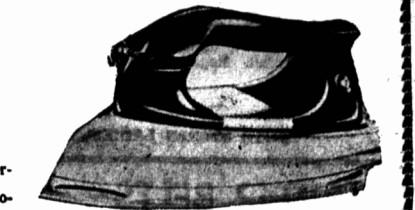

OVERNIGHT CASE

Has two shirred pockets in the lid and one in the body. Size 18" x 12½" x 6¼".

PULLMAN CASE

Has 3 hanger dress fixtures and shirred retained straps in the lid and 3 shirred pockets in the body. Size 21" x 16¼" x 7½".

2 Piece Twin Set only **29.50**

All Copper, Chrome Plated ELECTRIC KETTLES

Made by General Electric in the sleek, modern style with large easy to fill spout in gleaming chrome finish. Equipped with 1500 watt calrod elements that boil water in minutes. Hold about 2½ quarts.

12.95

Completely Automatic ELECTRIC IRONS

General Electric Featherweight iron, completely automatic with fingertip fabric control and perfectly balanced cool Bakelite handle with solid heel rest. Weight only three pounds. 1000 Watt element. Bright chrome plated with attached cord.