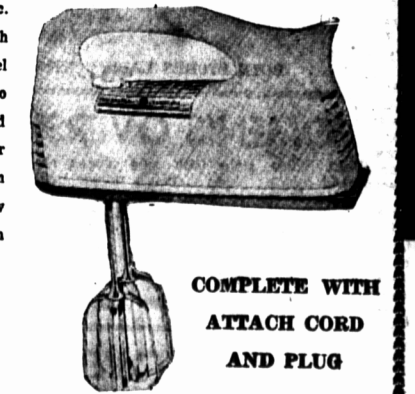

2 Piece Twin Set only **29.50**

All Copper, Chrome Plated ELECTRIC KETTLES

Made by General Electric in the sleek, modern style with large easy to fill spout in gleaming chrome finish. Equipped with 1500 watt calrod elements that boil water in minutes. Hold about 2½ quarts.

12.95

Completely Automatic ELECTRIC IRONS

General Electric Featherweight iron, completely automatic with fingertip fabric control and perfectly balanced cool Bakelite handle with solid heel rest. Weight only three pounds. 1000 Watt element. Bright chrome plated with attached cord.

11.95

HOLMAN'S BOTH STORES HOUSEWARES

PORTABLE HAND MIXERS

Made by General Electric. All metal construction with fingertip control stainless steel beaters, that are easy to clean. Powerful motor and made to hang on the wall for easy storage. Available in colors turquoise, pink, yellow or plain white. Complete with cord and plug.