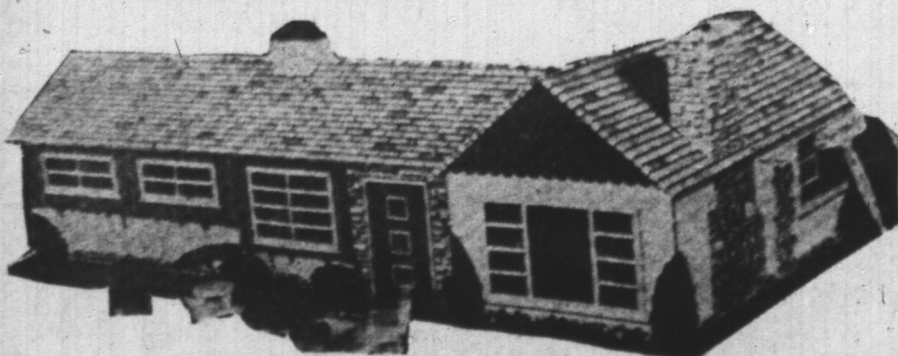

COATS 9.99

boy's **CHINO PANTS 2.79**

Ivy League style, sanforized flannel lining. Gampler strip also corduroys in size 8 - 16 years.

a grand CHRISTMAS gift!

Boys' and Girls' **WATCHES**

Nationally known brand with usual guarantee.

REG. 9.95 **6.99**

WE WILL LAYAWAY ANY PURCHASE UNTIL CHRISTMAS WITHOUT CHARGE.

DOLL HOUSE

Ranch style Doll House complete with furniture, very beautifully lithographed, a little girl's dream come true.

REG. 6.98