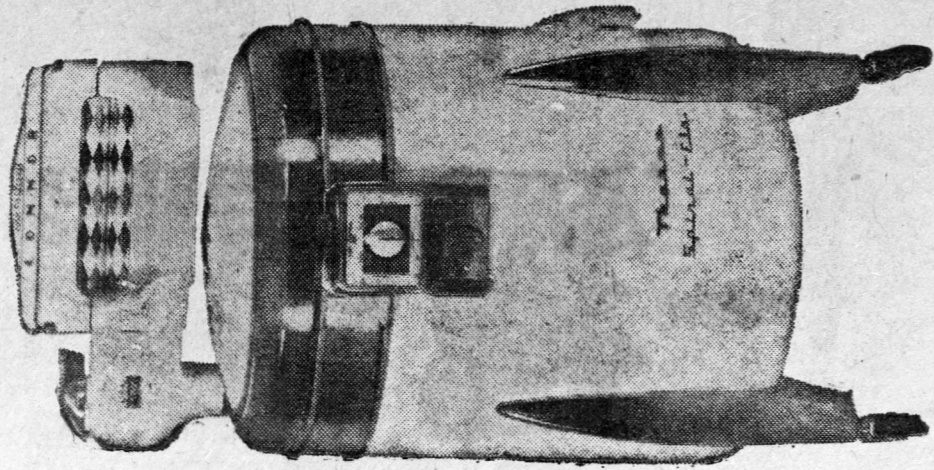

The Most Dazzling Display You've Ever Seen!

Connor's Factory Representative Will Be In Attendance All Week To Discuss Laundry Problems With You!

THE CONNOR THERMO

THE CONNOR WASHER—with a past history of unequalled performance has now been improved.

- new design
- new heavy duty transmission
- new exclusive timer pump control
- new finish

BUY AT THE OLD PRICE — $229.00

FREE TWIN BRUSH FLOOR POLISHER

With every CONNOR washer sold during this "HOME FURNISHING EVENT" — Twin-Brush POLISHER (reg. retail $59.50).

See the Full CONNOR LINE of:
AUTOMATIC WASHERS
AUTOMATIC DRYERS
WRINGER WASHERS
VACUUM CLEANERS
TWIN-BRUSH POLISHERS