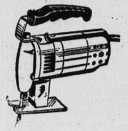

**MILLERS FALLS
POWER TOOLS
SABRE SAW**

Regular 37.95
28.97