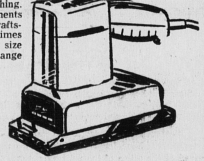

ELECTRIC SANDER

Regular 51.50
39.97