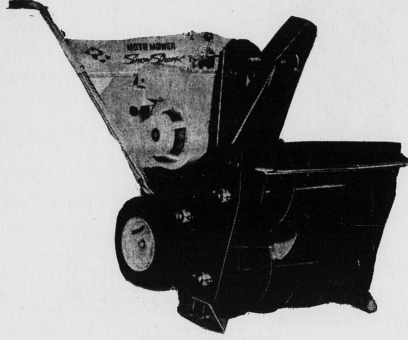

Helmant's
of P.B.S.

A Wonderful World of Christmas

Gifts Specially Priced for Mom and Dad - - Dec. 14 to 19

**WEST BEND
OUTBOARD MOTOR**

Regular 189.95
157.97

**MOTO-MOWER
SNOW THROWER**

This powerful snow thrower is designed to move a lot of snow with minimum effort. This model has two 24" wide impellers with ball bearings. Powered by a 5 H. P. heavy duty 4 cycle Briggs and Stratton engine that is fully winterized. Forward, neutral and reverse gear shift, an exclusive feature is a safety bar mounted ahead of the impellers for safety. 100% chain driven with recoil starter.

Regular 449.95
359.97

**CAMPBELL
GOLF SET**

Regular 59.95
47.47

**MILLERS FALLS
POWER TOOLS
SABRE SAW**

Regular 37.95
28.97

ELECTRIC DRILL

Regular 23.50
17.97

ELECTRIC SANDER

Regular 51.50
39.97