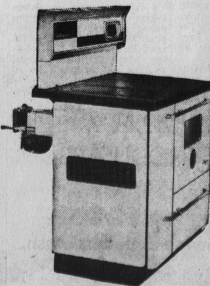

ENTERPRISE DELUXE KEMAC RANGE

Is to heat your kitchen and cook on

Reg. 344.95

269.95

And Your Old Range

No Down Payment — 14.00 Monthly