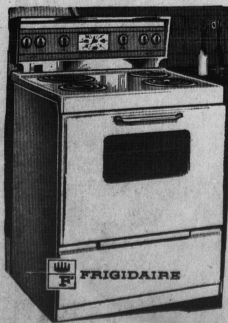

FRIGIDAIRE 30" AUTOMATIC ELECTRIC RANGE

Is to cook on

Regular 279.95

199.99

No Down Payment — 11.00 Monthly