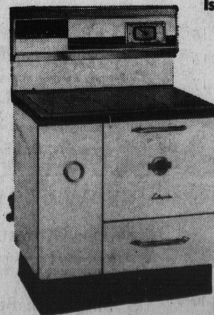

ENTERPRISE DELUXE OIL RANGE

Is to heat you kitchen and cook on

Reg. 344.95

269.95

No Down Payment — 14.00 Monthly

"IT'S HOME SALE TIME AT HOLMAN'S"