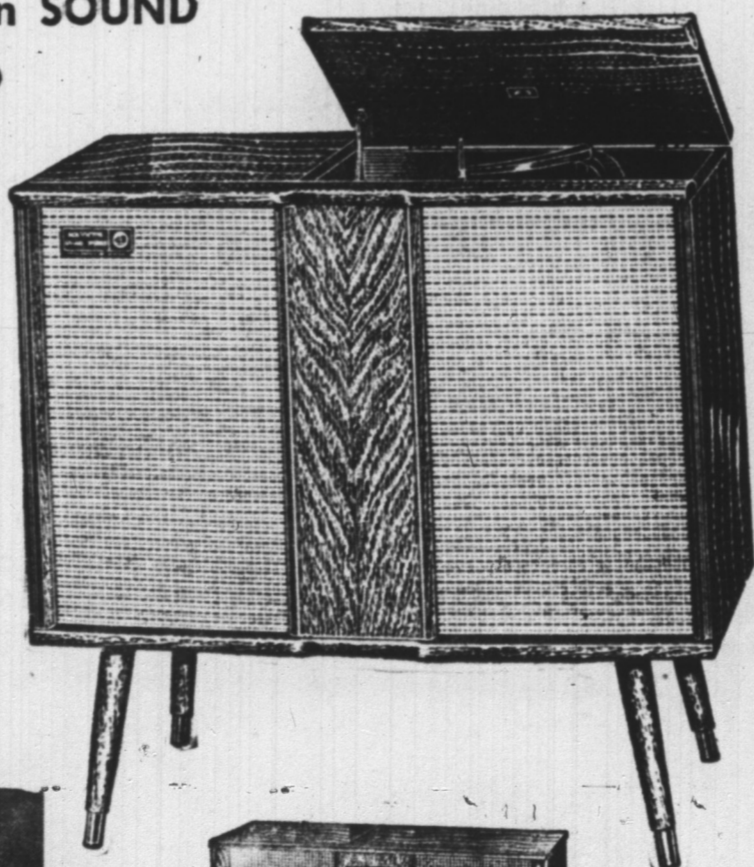

Stereo - Orthophonic

Combination Radio-Record Player

Walnut or Mahogany; 9 tube all-in-one stereo—30 watts output—4 speed automatic Conquest record changer with diamond stylus for microgroove records. Master phono shut off; Tape Jack; Speaker reverse switch; A.M. Radio; two 10" and two 3 1/2" Speakers; balance control; treble and base tone controls.

329.95

Brown and White—two tone Grey and White. 4 speed manually operated living stereo and monaural record player with extension speaker in detachable front housing. Variable tone control; 2 separate volume controls; two 4" x 6" speakers. Leatherette case.

59.95

other models 49.95

automatic models . . . . . 79.95 and 99.95

Stereo - Orthophonic

Combination Radio-Record Player

Walnut or Mahogany; 9 tube all-in-one stereo; 30 watts output, 4 speed automatic Garrard 88 record changer with Diamond stylus for microgroove records; A.M. Radio, Two 10" and two 3 1/2" speakers. Balance control; Treble and Base controls; master phono. shut off; speaker reverse switch; tape jack. Victorcrafted furniture styling.

389.95

furniture dept. at both stores

FURNITURE Gift Items That Are Personally Picked by SANTA

The furniture dept. is bursting with a magnificent array of **GIFTS** for everyone on your list

Men's and Ladies'. Blue, Brown, Nylon.

24.95

TO

37.50

18" Overnight Case and 21" wardrobe case. Grey, Blue and Ivory. Vinyl covering, Vinyl binding. Plywood. Long Bound.

29.95

Round, Square, Oblong, Hexagon and Octagon. Red, Green, Grey, Coral, Turquoise, Green, Brown, etc. Plastic Covering. Soled body.

9.98

COFFEE and STEP-END TABLES

Walnut and Mahogany. Arborite tops. Tapered legs with brass ferrules.

HELP FIGHT TB WITH CHRISTMAS SEALS

19.95

STEP-END

24.95

TABLE LAMPS and SHADES

A fine selection of designs. Walnut and brass, decorated glass, hand painted ceramics, etc. Shades—Skintex, Fiberglass, etc.

5.98 to 12.95

BOTH HOLMAN'S STORES OPEN THIS SATURDAY 'TIL 5:00 P.M.