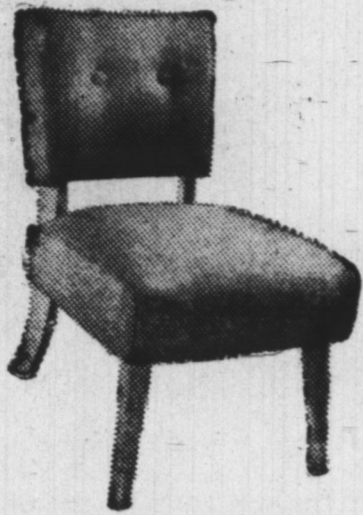

**WHAT EVERY HOME NEEDS FOR CHRISTMAS**  
**chairs . . . . . chairs . . . . . chairs . . . . .**

**at these SPECIAL Christmas prices!**

**KROEHLER CHAIRS 18<sup>99</sup> TO 99<sup>99</sup>**

and LA-Z-BOY CHAIR and OTTOMAN . . . . . 119.00

For every room in the house . . .

no down payment . . . buy now . . . pay next year

**GUEST CHAIR**

REG. 24.95 SPECIAL **18.99**

**RELAXER CHAIR**

REG. 129.00

**99.99**

**HOSTESS CHAIR**

REG. 49.95 SPECIAL **34.99**

**LA-Z-BOY CHAIR and OTTOMAN**

REG. 149.00 — SPECIAL **119.00**

**PLATFORM ROCKER**

REG. 69.95

SPECIAL **54.99**

**RELAXER CHAIR**

REG. 99.95