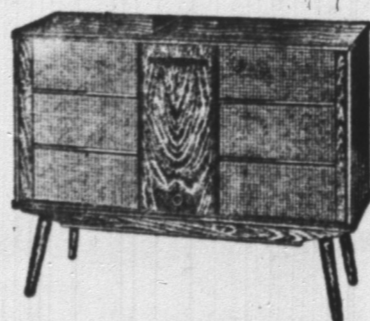

**329.95**

**Stereo Portable Record Player**

Brown and White—two tone Grey and White. 4 speed manually operated living stereo and monaural record player with extension speaker in detachable front housing. Variable tone control; 2 separate volume controls; two 4" x 6" speakers. Leatherette case.

**59.95**

other models . . . . . 49.95

automatic models . . . . . 79.95 and 99.95

**The Debonaire**

**Stereo - Orthophonic**

**Combination Radio-Record Player**

Walnut or Mahogany; 9 tube all-in-one stereo; 30 watts output, 4 speed automatic Garrard 88 record changer with Diamond stylus for microgroove records; A.M. Radio, Two 10" and two 3 1/2" speakers. Balance control; Treble and Base controls; master phono. shut off; speaker reverse switch; tape jack. Victorcrafted furniture styling.