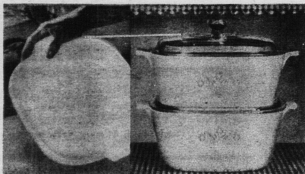

From Freezer to Range CORNING WARE

- Saucepans
- Tea pots
- Porcolators
- Electric fry pans

from

$4.95