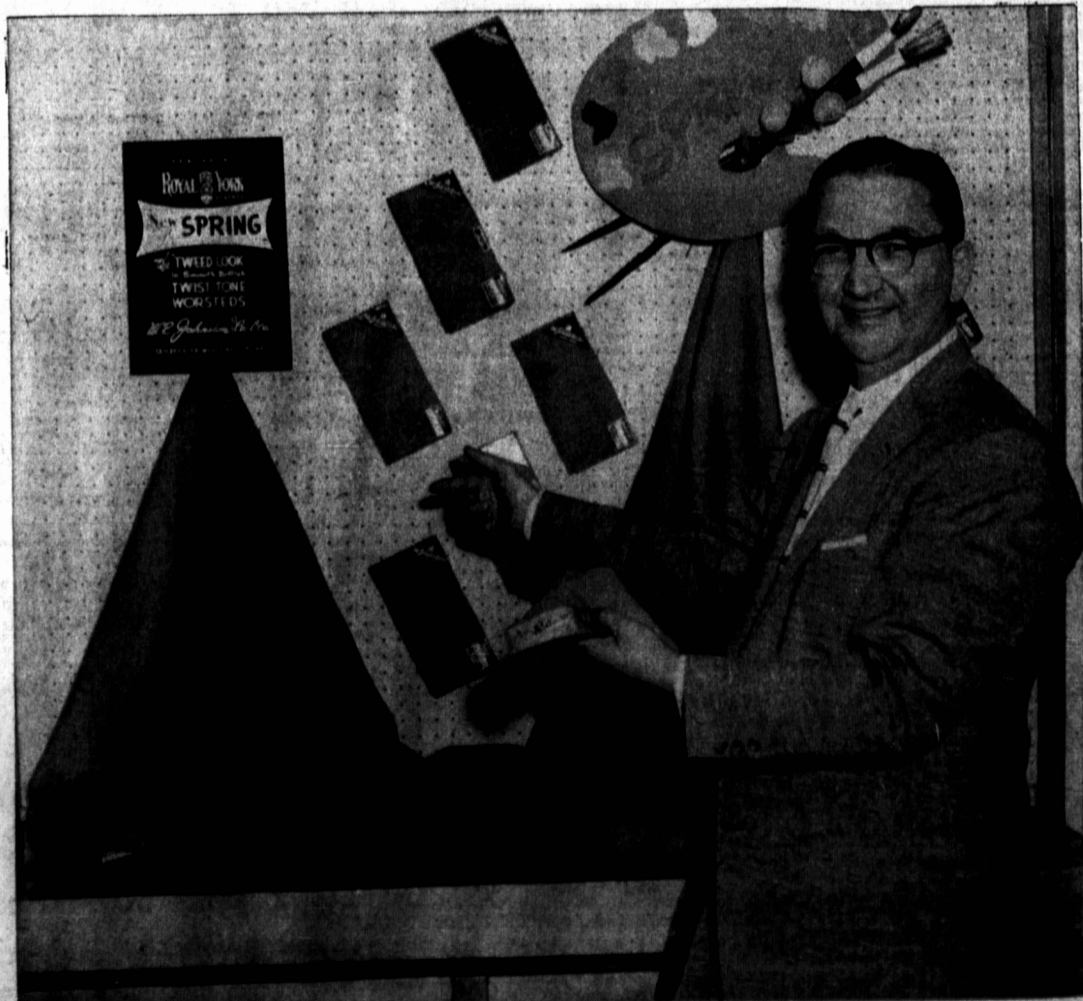

"I've got a Wonderful Display of New Spring Fabrics to show You!"
JOSEPH STOREY

CONVENIENT CREDIT TERMS ARRANGED - - - APPLY AT HOLMAN'S CREDIT OFFICES