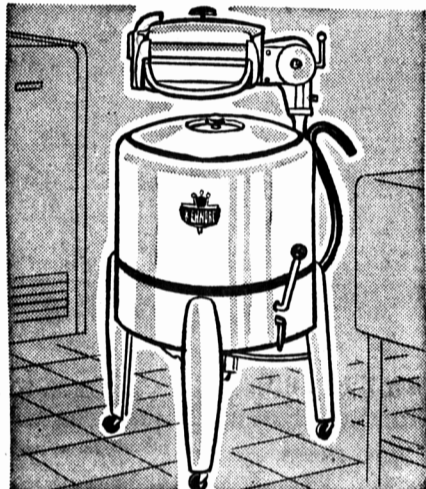

Lowest Price In The Line Kenmore Washer

Regular $109.50
SAVE $10.00

$5.00 Down $5.00 Monthly

$99.50

Low price — but look at these features — sparkling porcelain exterior . . . 3-vane Duralite plastic agitator is smooth, won't snag, washes thoroughly . . . 8-position wringer is handy from any angle, pressure adjusts for different fabrics . . . target safety release stops pressure instantly. Sealed gear case is guaranteed for five full years.

Visimatic Washer

You can see the entire wringing action. 6-vane agitator, electric timer. Special purchase.

$174.88

$5.00 Down; $8.00 Monthly