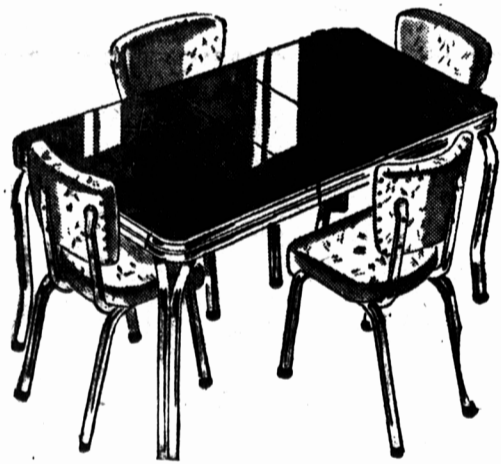

Special Purchase Sale . . . Save $10.07 Surf Board Shape Dinette Suite

- Table 36" x 48" extends to family size 36" x 60"
- Chairs have big, well padded seats and backs

Reg. $98.95

A colourful chrome suite in popular pearl pattern in the up-to-the-minute surf-board styling. Your choice of four cheerful colours . . . Red, Grey, Chartreuse, or Yellow in matching chairs and tables. Put beauty in your home at this Sales for Homes price.

$9.00 Down $8.00 Monthly on easy terms

$88.88