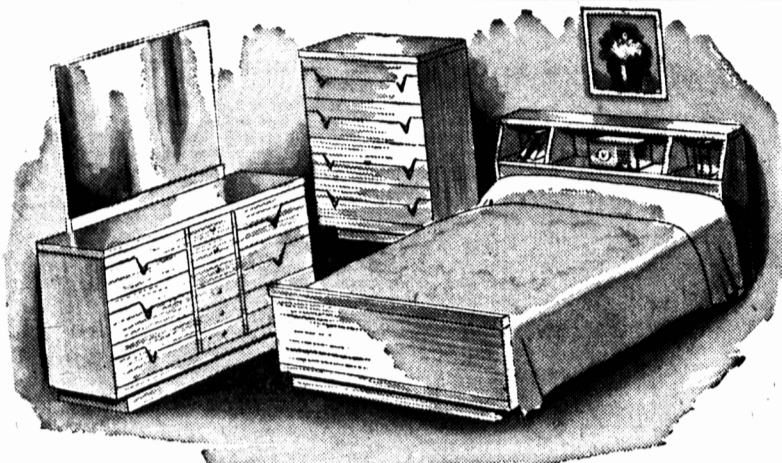

sales for homes

Handrubbed Pearl Lined Oak Veneer 3 Pc. Bedroom Suite Exclusive Simpsons-Sears Design

The latest styling, the latest finish, brought to you by Simpsons-Sears exclusively! 5-ply oak veneer handrubbed to a glowing finish. Drawers are dustproofed, centre-guided for easy, permanent sliding. See it today at Simpsons-Sears!

Regular 237.50
SAVE 38.00

- Full frame construction, plank-type tops
- All drawers have finished interiors
- Bevelled plate glass tilting mirrors

$199.50

$20.00 Down, $12.00 Monthly

Modern Seamist Finish Bedroom Suite

An economy suite in the popular plank top styling. Well made of seasoned Canadian birch, in Seamist finish with gleaming high lights. Reg. $139.95. SAVE $40.00.

Reg. $139.95
SAVE $40.00

$10.00 Down $8.00 Monthly

$99.95