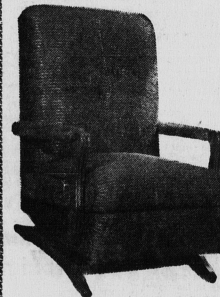

KROEHLER Platform Rocker

REGULAR 69.95

No Down Payment
5.00 Monthly

49.99

Economy Priced Rockers

REGULAR 54.95

No Down Payment
5.00 Monthly

42.99