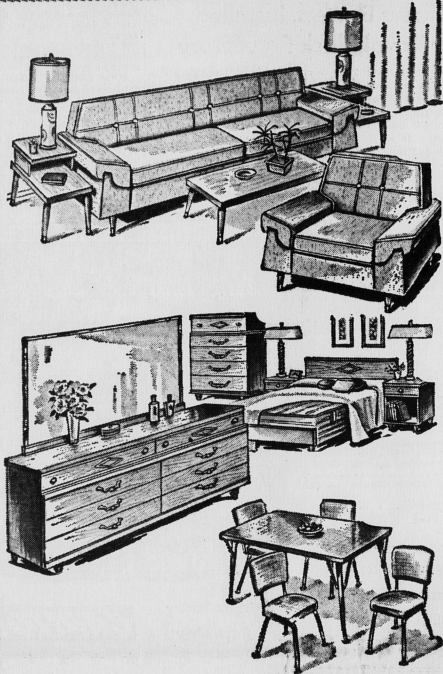

HOLMAN'S BOTH STORES OPEN TONIGHT TILL 9 p.m.

CHRISTMAS FURNITURE & APPLIANCE SALE

DRESS UP YOUR HOME FOR CHRISTMAS

THESE PRICES EFFECTIVE UNTIL DECEMBER 24th