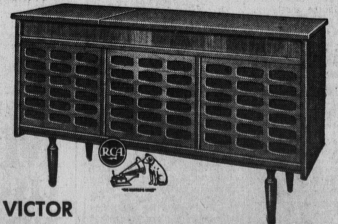

RCA VICTOR

STEREO COMBINATION

- RCA Victor Total Sound Stereo... the most trusted name in sound
- Genuine walnut, mahogany or fruitwood veneer
- Automatic 4-speed dual record changer, 20 watt output
- 3 speakers, and has 9 tube radio

REGULAR 359.95

279.99

NO DOWN PAYMENT—14.00 MONTHLY

SANTA'S VISITING HOURS BOTH STORES — 2 p.m. TO 4 p.m: DAILY