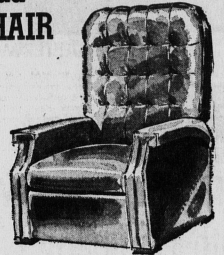

A Gift To Dad RECLINING CHAIR

- Reclines automatically to your favorite position
- Soft foam cushioned back for lasting comfort
- Heavy duty reclining action
- Supported vinyl covering in brown, beige or green

Regular 79.95

59.99

No Down Payment—$6.00 Monthly

A Beautiful Gift