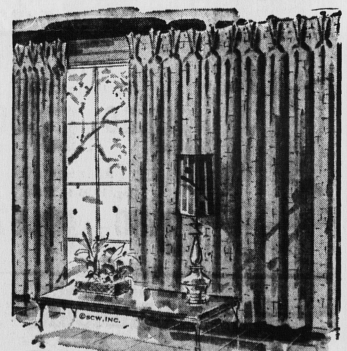

Riverdale Ready-to-hang DRAPES

One width pr. 84" long Covers approx. 49" wide Reg. $16.95

10.95 pair

21.90 pair