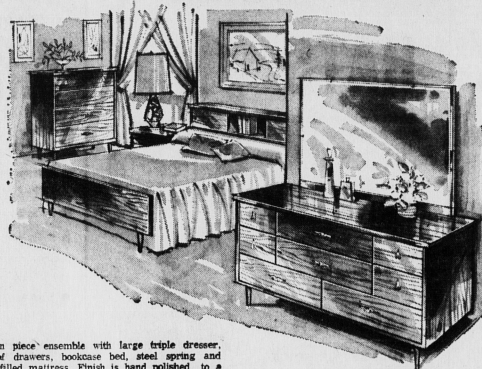

Deluxe 7 PC. BEDROOM ENSEMBLE

Regular 225.00

179.99

No Down Payment — 10.00 Monthly

3 PC. BED OUTFIT

CRIB OUTFIT

BABY CARRIAGE

CRIB MATTRESS

Spring filled with vinyl covering. Attractive nursery pattern in 28" x 52" size. Reg. 12.95 **9.99**

PLAY PEN

Choice of oblong or square. Hardwood frame that folds easily. Natural finish. Reg. 12.95 **9.99**

MATTRESSES

1. **The Royal**
2. Attractive woven stripe ticking
   - Beautiful quilt top
   - New layer felt
   - 220 coil construction
   - Matching box spring at same low price
3. Reg. 39.95

32.99

1. **Princess 4 star**
2. Gives firm all over support for a more restful sleep
   - Durable rayon damask ticking
   - Quilt top
   - 200 coil superlock construction
   - Double steel insulation
   - Pre built border
   - Matching box spring at same low price
3. Reg. 59.95

42.99

1. **Aristocrat**
2. For those who prefer a firm mattress
   - 10 year structural guarantee, 20 year guarantee when used with matching box spring
   - 897 coil construction
   - Steel insulation
   - Quilt top
   - Prebuilt border
3. Reg. 69.95

49.99

BROADLOOM CARPET FREE UNDERCUSHION

HARD SURFACE FLOOR COVERINGS

Moire Inlaid Linoleum

Reg. 2.35 sq. yd. Special

1.99 sq. yd.

Congoleum

6" Width Reg. 2.35 yd. Special

1.99 yd. **2.99** yd.