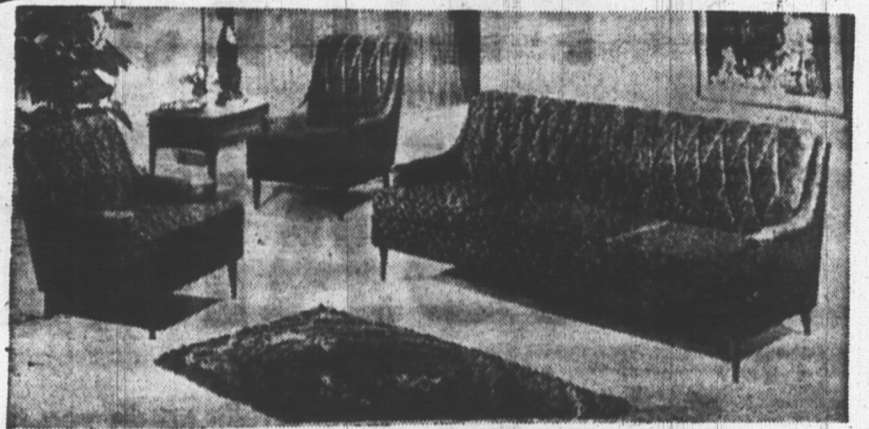

**289.50**

Kroehler's famous quality and styling is evident in the construction and simple lines of this modern suite. Coil spring construction in seat deck and back provide the ultimate in comfort and durability. Upholstered in a rust colored tweed material with a range of other colors for your selection. 2 lengths sofas available with chair.

86" Sofa and Chair. Reg. 339.95. NOW

77" Sofa and Chair. Reg. 319.95. NOW

**269.95**

13.00 monthly.

**249.00**

Here is a chesterfield suite of superb styling and first rate construction at a reasonable price. The cover is a modern material, and is designed for smart appearance and durability. The diamond tailored backs on the sofa and chair give a crisp but comfortable appearance. The sofa is a generous 77". Colors blue/green and beige/brown. Reg. 339.95. 13.00 monthly. NOW ...

Matching high back chair reg. 139.00. NOW ... 99.00.

**399.00**

**269.95**

Kroehler chesterfield suite in a traditional style. Full coil spring seat construction with spring edge; deep buttoned tufted, hand pleated closed diamond back. Reversible zipper closed cushions, spring filled high density foam cushions. Self covered decks and arm covers included. 100% nylon mattes-esse cover. Wide range of colors. Reg. 549.95. Save 149.95.

**399.00**

Kroehler delightfully styled, loose cushion, 4 seater sofa and chair. Full coil spring seat construction with tailored edge. Reversible zippered seat and back cushions of 5" Lux-4-foam. Walnut wood trim on front of arms. Gold tweed textured material of nylon and rayon for good looks and long wear. Sofa overall length 86", height 31", inside arms 81". Reg. 399.95. 15.00 monthly. NOW ...