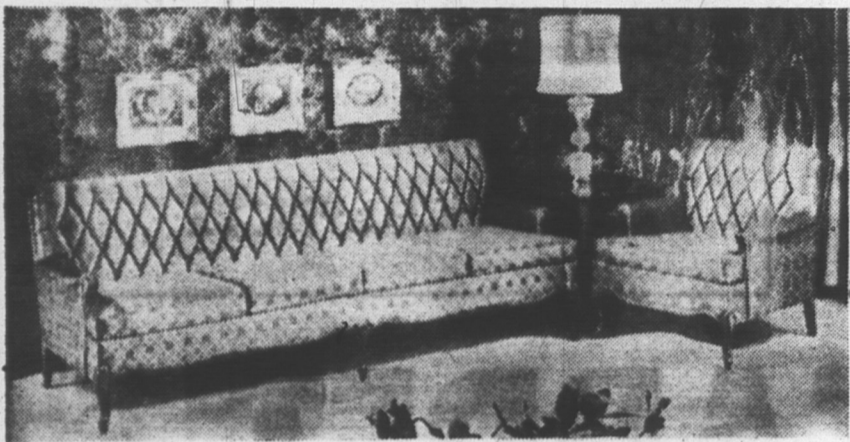

The ever popular French Provincial style is now available as above in a beautiful rose patterned material in a variety of colors. Choice of walnut, fruitwood or mahogany wood trim with hand rubbed finish, foam rubber cushions with zippered covers, covered deck and hand tailored back. An excellent value at the regular price of 369.50. 87" overall sofa. 15.00 monthly. NOW ...

289.50