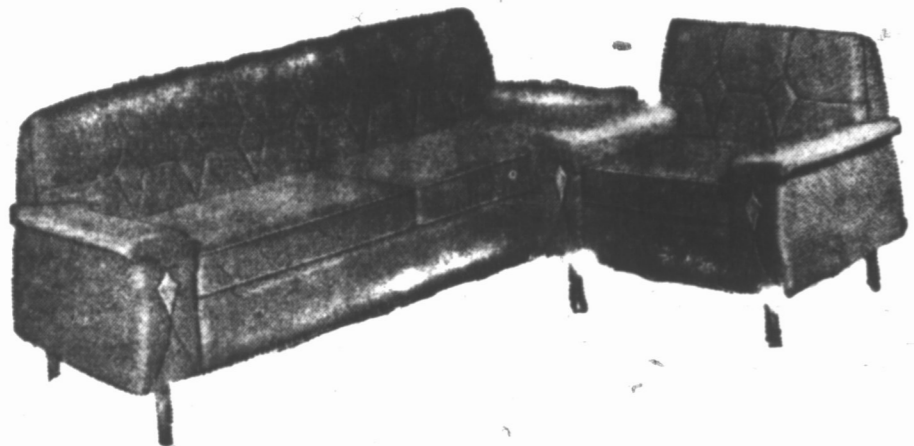

The Kroehler upholstered pieces are attractively styled with semi-wide arms and deep sewn foam backs. Luxurious comfort is assured with reversible foam cushions, coil spring construction and soft sprung deck edge. The covering is 100% nylon frieze and comes in the choice of brown, raisin or autumn rust.

- Ensemble consists of 3 1/2 seater sofa, matching chair, arborite top coffee table
- Two-step end tables and two ceramic based table lamps and shades.

REG. 309.95

249.97

NO DOWN PAYMENT — 14.00 MONTHLY

COMPLETE 7 PIECES ALL FOR THIS LOW, LOW PRICE

2-PIECE, SLIM-LINE LIVINGROOM SUITE

PRACTICAL NEW SLIM ARM STYLING

This slimline suite offers both seating comfort and maximum seating space. Comfort is provided with reversible foam cushions and dependable no-sag spring construction. The attractively designed moulded foam back gives gentle back support. The slim 2 1/2 in. arms on the 76 in. sofa allows for extra seating space. The covering is good quality textured boucle.

- Brown, beige or gold
- Rugged kiln dried hardwood frame
- Expert tailoring

Reg. 229.95

179.97