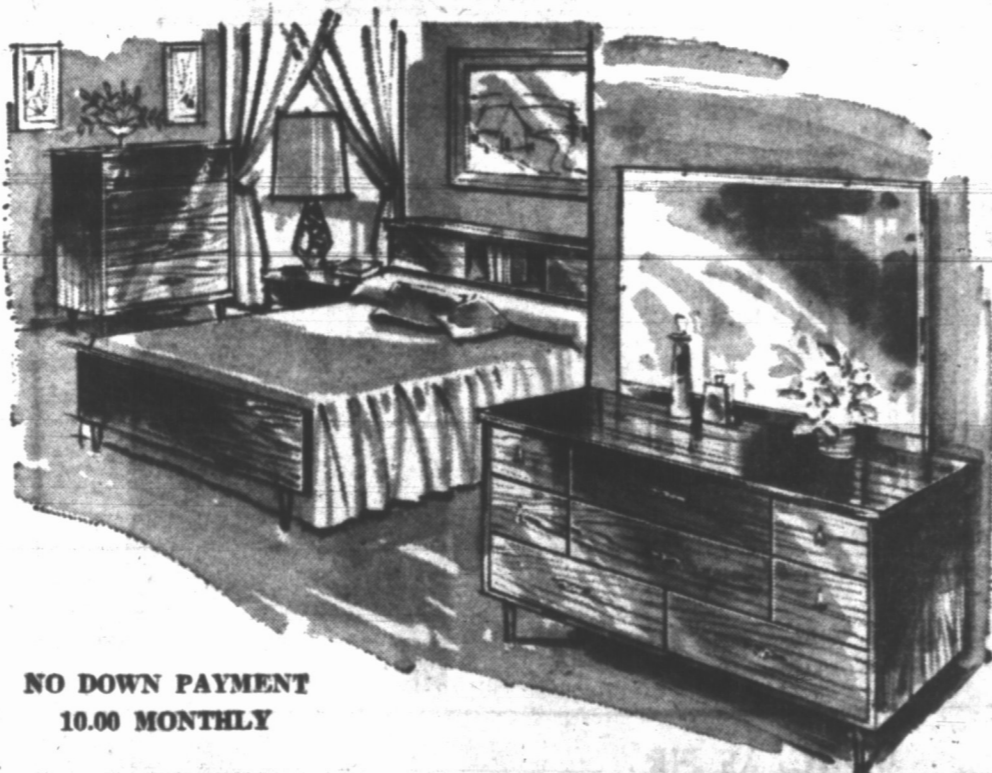

10 DAY SPRING SALE

MARCH 17th to 27th

7-PIECE KROEHLER LIVING ROOM ENSEMBLE

DESIGNED FOR LASTING COMFORT AND BEAUTY

The Kroehler upholstered pieces are attractively styled with semi-wide arms and deep sewn foam backs. Luxurious comfort is assured with reversible foam cushions, coil spring construction and soft sprung deck edge. The covering is 100% nylon frieze and comes in the choice of brown, raisin or autumn rust.

- Ensemble consists of 3 1/2 seater sofa, matching chair, arborite top coffee table
- Two-step end tables and two ceramic based table lamps and shades.

REG. 309.95

249.97

NO DOWN PAYMENT — 14.00 MONTHLY

COMPLETE 7 PIECES ALL FOR THIS LOW, LOW PRICE

2-PIECE, SLIM-LINE LIVINGROOM SUITE

PRACTICAL NEW SLIM ARM STYLING

This slimline suite offers both seating comfort and maximum seating space. Comfort is provided with reversible foam cushions and dependable no-sag spring construction. The attractively designed moulded foam back gives gentle back support. The slim 2 1/2 in. arms on the 76 in. sofa allows for extra seating space. The covering is good quality textured boucle.

- Brown, beige or gold
- Rugged kiln dried hardwood frame
- Expert tailoring

Reg. 229.95

179.97

NO DOWN PAYMENT 10.00 MONTHLY

5 PIECE BEDROOM ENSEMBLE

EXCEPTIONAL VALUES at THESE LOW PRICES!

A beautiful suite in distinctive modern styling, and the high gloss finish will not turn yellow and resists water and alcohol. The drawers run smoothly on walnut glides and have bottom and sides moulded from one piece for added strength.

- Large tilting mirror
- Sturdy hardwood construction
- Finish hand rubbed to a brilliant lustre

Regular 189.95

149.97

NO DOWN PAYMENT 9.00 MONTHLY

DELUXE ENSEMBLE