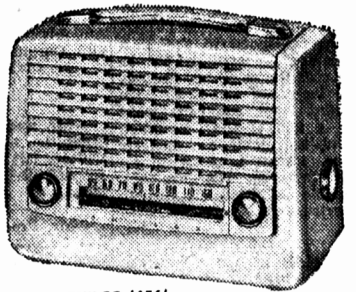

PHILCO '456'
MOST POWERFUL PORTABLE EVER BUILT! Standard broadcast plus Special Service Band. Plays on house current or self-contained batteries. Choice of Light Beige, Pine Green, Charcoal Grey.

PHILCO '758'
The wonderful new True-Harmonic 3-speed Radio-Phonograph. All records, old or new, played with better tone than ever before known to recorded music. M24 record changer, an exclusive principle of operation developed by Philco research, plays twelve 10" or ten 12" 78 R.P.M. records or up to fourteen 33 1/4 or 45 R.P.M. records on just one loading. Equipped with Multiwave radio for Standard broadcast and the thrilling new Special Service Band.

**Hurry -
See Your
Philco
Dealer Now -
He Has Philco
Radios**

From $36.50 Up