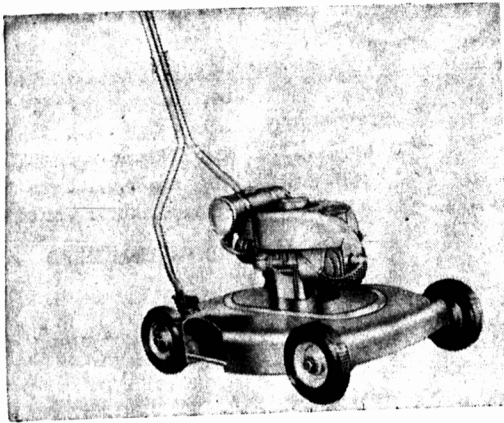

Anyway You Look At It... It's **HOLMAN'S** For
ROTARY POWER LAWN MOWERS
 Nationally Known Makes!.. Best Possible Prices!

Look!

Not 59.50, Not 54.50

BUT ONLY

49.95

For This Maxwell 18"
POWER MOWER

If you are looking for a Bargain in a Power Lawn Mower HERE IT IS! Ruggedly constructed of finest materials. Powerful 2-cycle engine with rope starter. Reinforced steel housing with centre side discharge. Two piece handle for easy storing. Four cutting heights. Keep your lawn well groomed with this Bargain Priced mower.

Sorry -- No Phone or Mail Orders
 On This Item

Now!.. Right At The Start Of The Season
HOLMAN'S BRINGS YOU THIS
LAWN - BOY "Original" MOWER

At A Sensationally
 Low Price

Original Price

95.00

HOLMAN PRICE ---

59.95

ONE WEEK ONLY -- May 22-29 Inc.

Here is the Power Mower that has every feature for your complete satisfaction and just look at the saving. Feather light, weighs only about 35 pounds. Rubber tired wheels. Cuts both forward and backward. Trims close to walls and trees. Adjustable to 3 cutting heights. Powered by world famous "Iron Horse" engine. Two piece detachable handle. Beautiful streamlined housing with baked enamel finish. Here's your "Best Buy" in a power mower. Better be early!