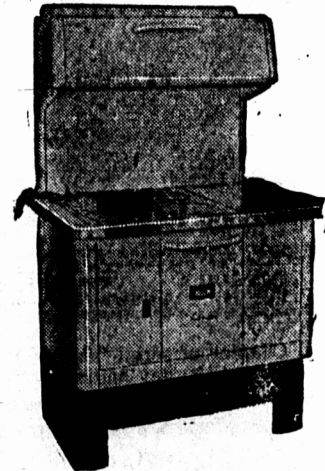

Make your kitchen a modern one with a brand new Enterprise Range and a brand new set of Aluminumware. This Nine Piece set which would usually cost you \$12.50, consists of . . . One 6-qt. Vegetable Pot . . . One 1 1/2-qt. Sauce Pan . . . One 3-qt. Sauce Pan . . . One 4-qt. Covered Sauce Pan . . . One 2-qt. Double Boiler . . . One 3-qt. Pudding Pan . . . One 18" Oval Roaster . . . And Choice of 6-Cup Tea Pot or Coffee Percolator. This is a Premium really worth having and it's Given Absolutely Free to the purchaser of Enterprise Range.

With Your New Enterprise Range

(REGULAR VALUE OF ALUMINUMWARE \$14.50)

Here's Great News and just in time for Christmas. HOLMAN'S and ENTERPRISE Co-operate to bring you this Outstanding Value-Giving GIFT SALE. The Premium we have chosen is really remarkable . . . one of the best we have ever offered. Visit HOLMAN'S—Either Store—today choose your new Range from our great selection of "Canada's Finest Ranges" . . . The ENTERPRISE . . . and we'll deliver with it absolutely FREE, a big 9 piece set of high grade Aluminumware.

Order Early and Have Your New Enterprise Installed For Christmas

Why Buy The Ordinary? There's An Enterprise At Every Price

For COAL - WOOD - OIL - ELECTRICITY

ENTERPRISE CAPITAL RANGE in Standard Finish		ENTERPRISE ENAMELLED CAPITAL with full enamel finish	
Square with High Closet	115.50	Square with High Closet	145.50
With Reservoir and High Closet	123.00	Enclosed Reservoir and High Closet	172.50
ENTERPRISE CORONET RANGE. Deluxe Model full enamelled.		ENTERPRISE ELECTRIC RANGE. Large Table Top Model. Fast Heating Elements.	
Square with High Closet	178.50	Priced at	284.00
Enclosed Reservoir and High Closet	207.00	ENTERPRISE OIL RANGE. Pot burner type for fuel economy. Has high closet.	
		Priced at	253.50

All Metals Are Advancing -- Buy Now At Present Low Prices! Get \$14.50 Worth of Aluminumware Absolutely FREE

HOLMAN'S 2 BIG STORES SUMMERSIDE & CHARLOTTETOWN

— Where Old Friends Meet and Shop For Christmas —