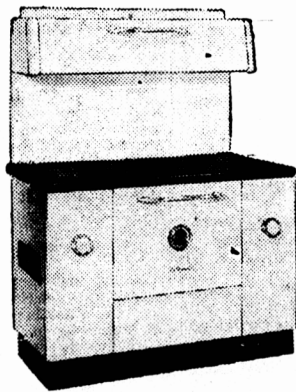

Make your kitchen a modern one with a brand new Enterprise Range and a brand new set of Aluminumware. This Nine Piece set which would usually cost you \$12.50, consists of . . . One 6-qt. Vegetable Pot . . . One 1 1/2-qt. Sauce Pan . . . One 3-qt. Sauce Pan . . . One 4-qt. Covered Sauce Pan . . . One 2-qt. Double Boiler . . . One 3-qt. Pudding Pan . . . One 18" Oval Roaster . . . And Choice of 6-Cup Tea Pot or Coffee Percolator. This is a Premium really worth having and it's Given Absolutely Free to the purchaser of Enterprise Range.

With Your New Enterprise Range

(REGULAR VALUE OF ALUMINUMWARE \$14.50)

Here's Great News and just in time for Christmas. HOLMAN'S and ENTERPRISE Co-operate to bring you this Outstanding Value-Giving GIFT SALE. The Premium we have chosen is really remarkable . . . one of the best we have ever offered. Visit HOLMAN'S—Either Store—today choose your new Range from our great selection of "Canada's Finest Ranges" . . . The ENTERPRISE . . . and we'll deliver with it absolutely FREE, a big 9 piece set of high grade Aluminumware.

Order Early and Have Your New Enterprise Installed For Christmas

Why Buy The Ordinary? There's An Enterprise At Every Price

For COAL - WOOD - OIL - ELECTRICITY

ENTERPRISE CAPITAL RANGE in Standard Finish		ENTERPRISE ENAMELLED CAPITAL with full enamel finish	
Square with High Closet	115.50	Square with High Closet	145.50
With Reservoir and High Closet	123.00	Enclosed Reservoir and High Closet	172.50
ENTERPRISE CORONET RANGE. Deluxe Model full enamelled.		ENTERPRISE ELECTRIC RANGE. Large Table Top Model. Fast Heating Elements.	
Square with High Closet	178.50	Priced at	284.00
Enclosed Reservoir and High Closet	207.00	ENTERPRISE OIL RANGE. Pot burner type for fuel economy. Has high closet.	
		Priced at	253.50