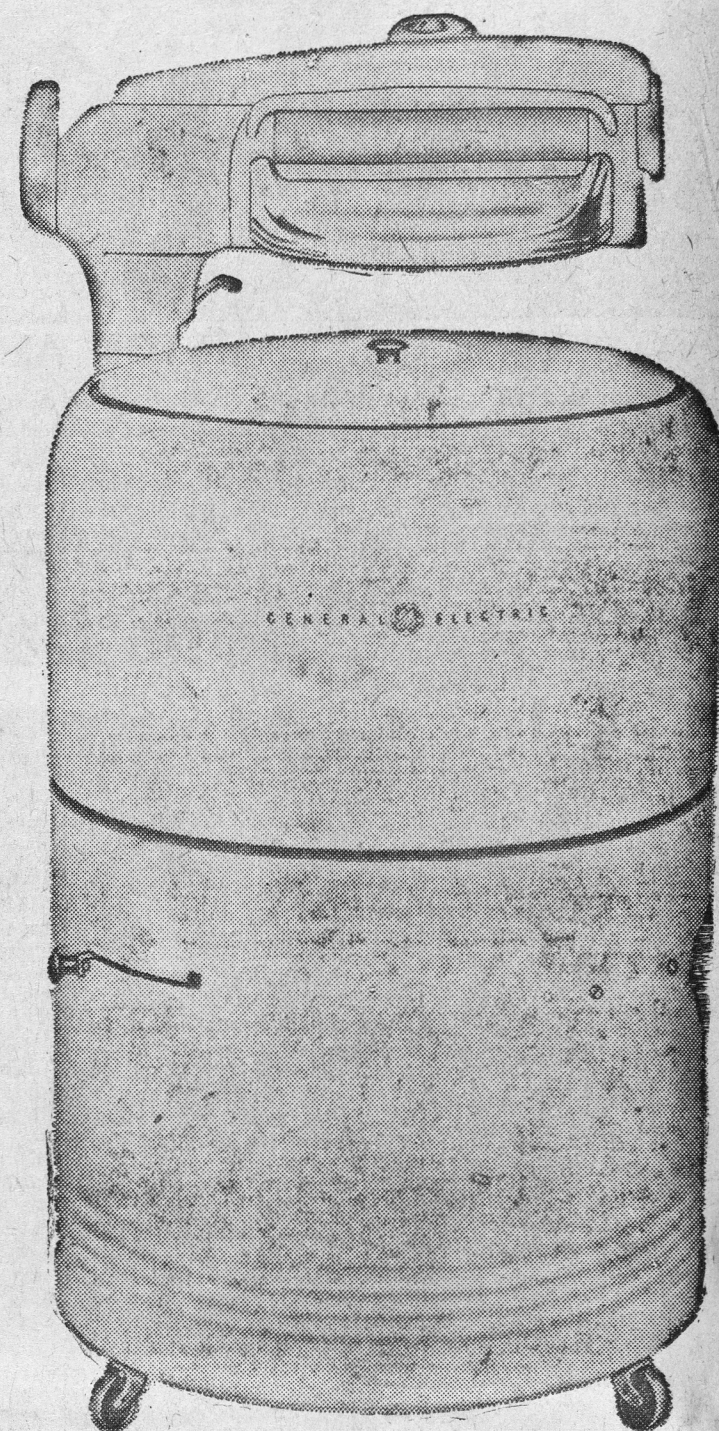

REG. PRICE 199.95
YOUR SAVING 70.00

Introductory Special

129.⁹⁵

10.00 delivers — easy terms

... madam! your washday worries are over!!

General Electric AUTOMATIC WASHER

Introductory special

REG. PRICE 369.95
YOUR SAVING 70.00

299.⁹⁵

10.00 delivers — easy terms

Wash your clothes clean and bright in a new G. E. Filter-Flo washer. The famous washing system REMOVES LINT AUTOMATICALLY gives you CLEANER clothes . . . lint-free, sand free, scum-free. Washes 10 lbs. of regular wash . . . over 50% more clothes capacity than many other automatics. One simple dial gives you the choice of a normal wash cycle, or a special short cycle for lighter loads. Washbasket and tub are finished in long-wearing durable porcelain. One year warranty on entire washer . . . additional 4 year warranty on sealed-in transmission parts.

General Electric Automatic DRYER

The new G. E. Clothes Dryer dries clothes by gentle tumbling through a high-velocity stream of clean warm air. Typical size load of cottons (6 lbs.) can be dried in less than 35 minutes. Timer Dial permits selection of drying times. Heat switch allows selection of drying temperatures for different types of fabric. Special setting allows clothes basket to rotate without heat for fluffing pillows, bedspreads, etc. One year written warranty against defective material and workmanship.

REG. PRICE 249.00
YOUR SAVING 30.00

219.⁰⁰

10.00 delivers
easy terms