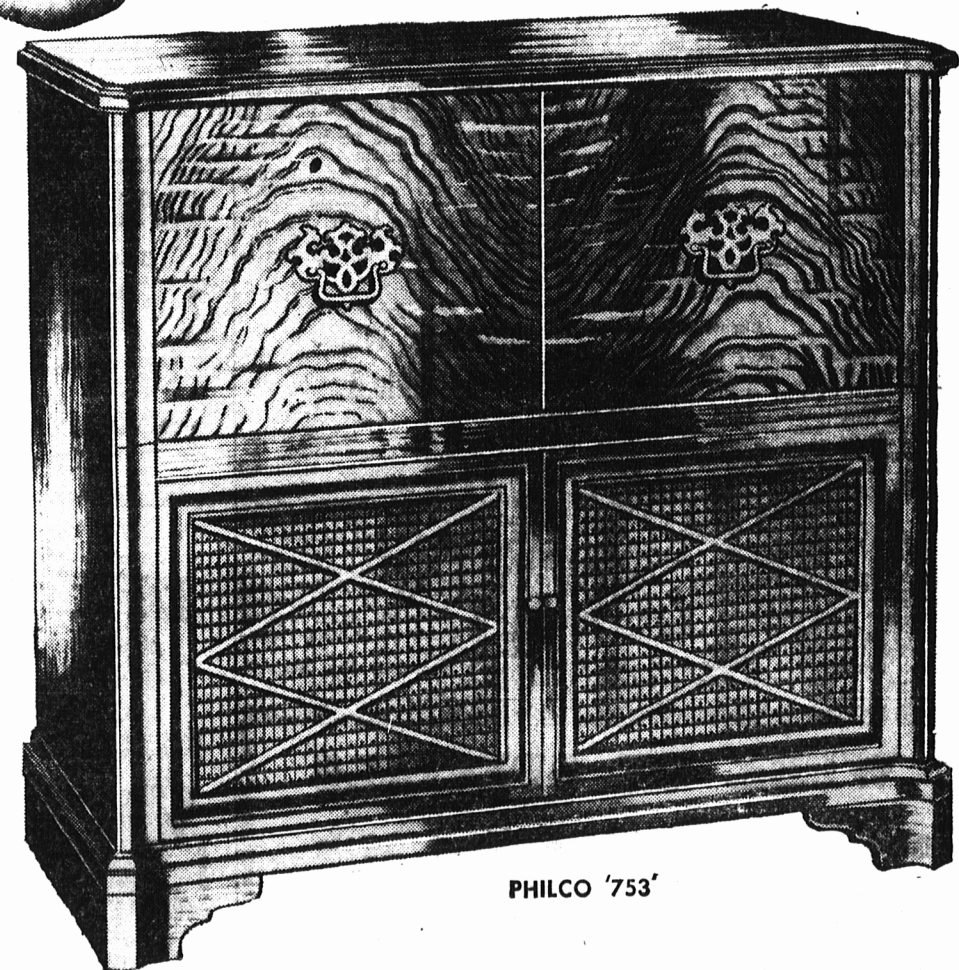

PHILCO '753'

Yes... This Christmas and for many Christmases to come you and your family will enjoy **YOUR Beautiful New PHILCO** radio with new worlds of entertainment always at your fingertips

YOU can make Christmas a lasting joy. Have Santa bring the family a grand new Philco Radio or Phonograph Combination. Enjoy for the first time the full range of harmonics. The true character and timbre of every instrument you hear from your recordings is interpreted faithfully by Philco's amazing new 3-speed Record Changer. It plays all records, all sizes, up to five hours of continuous recorded music!

Explore new fields of entertainment with a Philco Multiwave radio. Tune in Fishing Fleets, Aircraft, Ships at Sea, Police Calls, and many other exciting Short Wave frequencies. Of all the gifts that Santa brings, Philco will be the number one choice.

PHILCO 3-Speed Radio-Phonographs
NOW Greater than Ever for 1953
with **NEW True-Harmonic Reproducer**