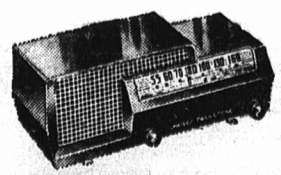

PHILCO '163'—Regular radio and Special Service Band with gorgeous cabinet styled in the mood of tomorrow. Ebony and Swedish Red **69.95**