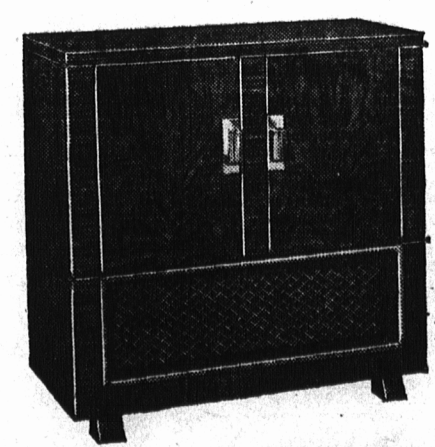

PHILCO '162'—Distinctive styling and superb performance with Special Service Band. Cabinet in Maroon, Ivory, Tangerine or Forest Green **64.95**

PHILCO '163'—Regular radio and Special Service Band with gorgeous cabinet styled in the mood of tomorrow. Ebony and Swedish Red **69.95**

PHILCO '164'—Styled for discriminating tastes, standard broadcast plus Special Service Band, in Ebony or Ivory Plastic Cabinet **69.95**

BUY A NEW PHILCO NOW!
Choose from many models

34.50 up

PHILCO '166'—Superb reception of regular radio programs, plus fascinating Special Service Broadcasts, in a dramatic new cabinet designed in Maroon Plastic. **79.95**