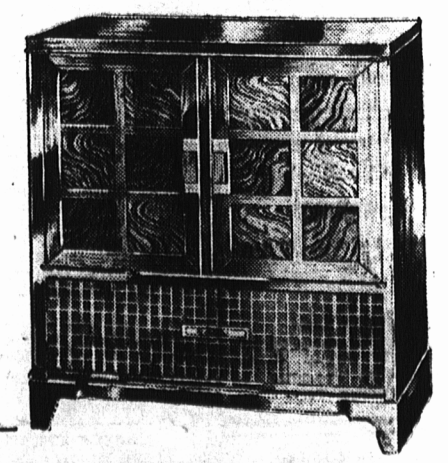

PHILCO '162'—Distinctive styling and superb performance with Special Service Band. Cabinet in Maroon, Ivory, Tangerine or Forest Green **64.95**

PHILCO '163'—Regular radio and Special Service Band with gorgeous cabinet styled in the mood of tomorrow. Ebony and Swedish Red **69.95**

PHILCO '164'—Styled for discriminating tastes, standard broadcast plus Special Service Band, in Ebony or Ivory Plastic Cabinet **69.95**

BUY A NEW PHILCO NOW!
Choose from many models

34.50 up

PHILCO '166'—Superb reception of regular radio programs, plus fascinating Special Service Broadcasts, in a dramatic new cabinet designed in Maroon Plastic. **79.95**

PHILCO MODEL '751'
Advanced features, exquisite beauty. Features new M24 3-speed record changer, new Philco Multiwave Special Service Band plus Standard Broadcast. Gorgeous modern cabinet available in Walnut. Powerful permanent magnet speaker. Dimensions—31 $\frac{1}{2}$ " high, 31 $\frac{1}{2}$ " wide, 15 $\frac{1}{2}$ " deep **289.50**

PHILCO MODEL '742'
A Philco masterpiece in tone, performance, and styling. New 3-speed record changer, long and short wave radio. Tuned R.F. stage and 3-gang condenser. Gorgeous modern Hepplewhite cabinet in Mahogany. Dimensions—33 $\frac{1}{2}$ " high, 33" wide, 16 $\frac{1}{2}$ " deep **389.50**