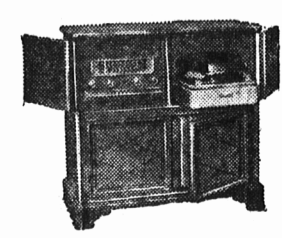

★ **PHILCO MODEL '753'** (illustrated) is unsurpassed in distinctive cabinetry, tone, and performance. The luxurious cabinet embodies magnificent panels of highly prized African Croch Mahogany or Genuine Walnut graining. Standard Broadcast and Short Wave Bands, plus new Philco 3-speed Automatic Record Changer; plays 12 ten-inch or 10 twelve-inch 78 R.P.M. recordings, up to fourteen 33 $\frac{1}{3}$ or 45 R.P.M. records. Just one loading can give you five hours of continuous music. New superheterodyne circuit with Tuned R.F. Stage, 3-Gang Condenser, eight Philco tubes . . . truly the finest console combination ever built.

459.50

PHILCO '753'

Yes... This Christmas and for many Christmases to come you and your family will enjoy **YOUR Beautiful New PHILCO** radio with new worlds of entertainment always at your fingertips

YOU can make Christmas a lasting joy. Have Santa bring the family a grand new Philco Radio or Phonograph Combination. Enjoy for the first time the full range of harmonics. The true character and timbre of every instrument you hear from your recordings is interpreted faithfully by Philco's amazing new 3-speed Record Changer. It plays all records, all sizes, up to five hours of continuous recorded music!