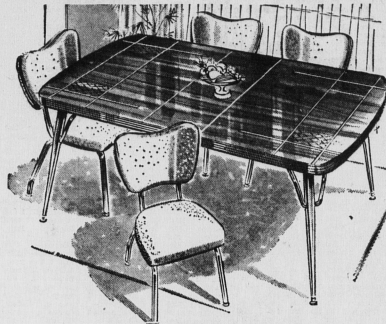

Great Bargain Event

Thursday Friday Saturday

ECONOMY DAYS

STORE HOURS

CHARLOTTETOWN STORE	
Monday thru Thursday	8:30 - 5:30
Friday	8:30 - 9:15
Saturday	8:30 - 4:30
SUMMERSIDE STORE	
Monday thru Thursday	8:30 - 5:30
Friday	8:30 - 9:10
Saturday	8:30 - 10:00

SAVE UP TO $30 on DINETTE SUITES!

5-pc. "Liberty" Dinette Suite

- Table 30" x 48" inlay top
- 4 vinyl covered chairs
- Full foam seats
- Choice of Chrome or Bronzstone

Regular 79.95

59.95

Larger 5-pc. "Liberty" Suite 7-pc. Kingsize Suite

REG. 114.95

89.95

REG. 159.95

129.95

FREE!! KITCHEN STOOL WITH ANY OF THESE SUITES!!

Is your coal or wood range inefficient?