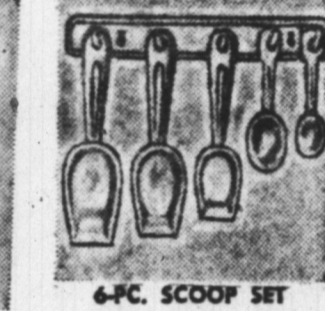

HOUSEWARES

88
6 for $5

Values
As High As
1.49
SHOP EARLY
AND OFTEN

**NO TELEPHONE
OR
MAIL ORDERS**

store hours **8:30** a.m. to **5:00** p.m. **mon. to thurs.** **8:30** a.m. to **9:00** p.m. **on fri.** **8:30** a.m. to noon **on sat.**