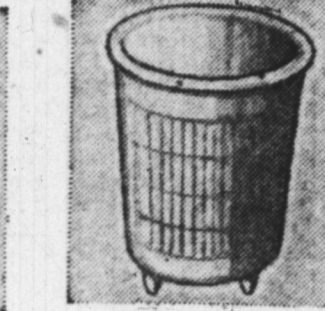

HOUSEWARES

88
6 for $5

Values
As High As
1.49
SHOP EARLY
AND OFTEN

**NO TELEPHONE
OR
MAIL ORDERS**

store hours **8:30** a.m. to **5:00** p.m. **mon. to thurs.** **8:30** a.m. to **9:00** p.m. **on fri.** **8:30** a.m. to noon **on sat.**