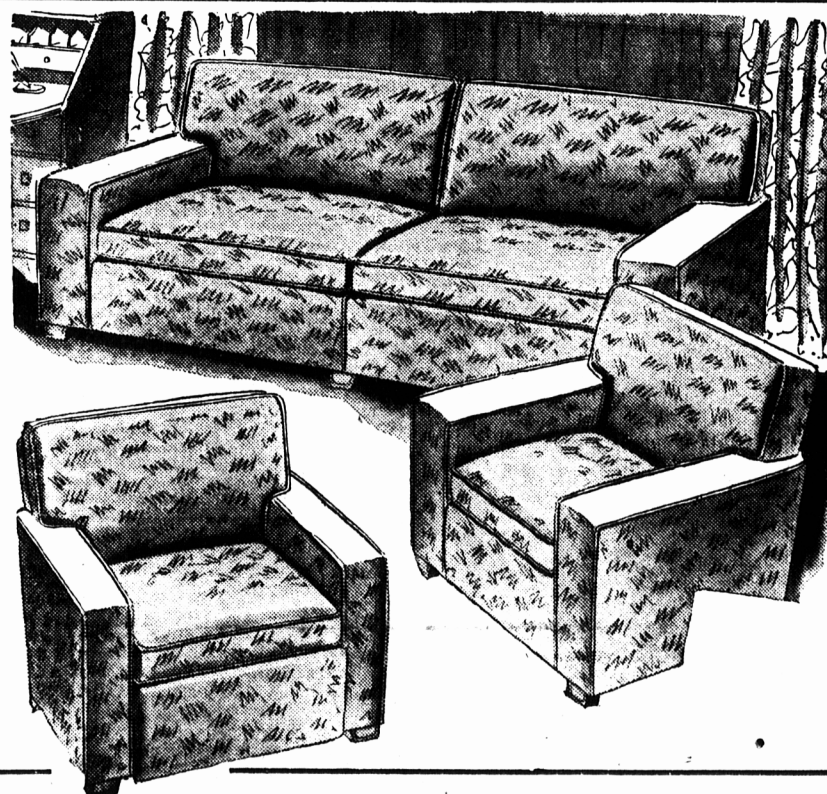

FALL FURNITURE SALE

THREE GREAT DAYS
Of Tremendous Money-Saving Values!

Come! See! Buy! Save!

Feature Special!
3-PIECE CHESTERFIELD SUITES

New comfort and luxury for your home-life! Well built 3 piece Chesterfield Suites have superior spring-filled construction and selected hardwood frames. Attractive coverings are of cotton frieze or velours in various shades. Regular 235.00.

These Items at
CHARLOTTETOWN ONLY

- 1 Only— **BREAKFAST NOOK** **129.50**
was 189.50—NOW
- 1 Only— **DINETTE SUITE** **129.00**
7 pc. walnut finish was 175.00—NOW
- 1 Only— **SIMMONS SPRING** **39.50**
"Auto Rest" 3'3, was 79.50—NOW
- 1 Only— **BEAUTYREST MATTRESS** **79.50**
4' size soiled, was 99.50—NOW
- 1 Only— **BEAUTYREST BOX SPRING** **79.50**
4' size, was 99.50—NOW
- 2 Only— **TYPEWRITER DESKS** **89.50**
Steel construction, were 149.00—NOW
- 1 Only— **GIBBARD SEWING CABINET** **39.50**
walnut, was 59.50—NOW
- 2 Only— **LOOMTEX RUGS** **79.50**
beige rayon, 9x12, looped, were 136.80—NOW
- 4 Only— **CHESTERFIELD CHAIRS** **49.50**
frieze coverings, were 89.50—NOW
- 20 Pairs— **PAPER DRAPES** **69c pair**
were 1.29 pr.—NOW
- 1 Only— **CUSTOM BUILT SOFA** **169.00**
"Valentine Seaver," was 315.00—NOW
- 5 Only— **LAMP TABLES** **29.50**
walnut, mahogany, oak, were 39.50—NOW
- 18 Only— **VALANCE BOXES** **1.98**
were 3.50—NOW
- 17 Only— **ODD CHROME CHAIRS** **9.95**
assorted styles & colors, were to 15.00—NOW
- 1 Only— **BED CHAIR** **39.50**
was 57.00—NOW
- 4 Only— **INDIRECT TABLE LAMPS** **19.95**
were to 29.50—NOW
- 8 Only— **Ladder Backed PERIOD CHAIRS** **16.95**
walnut or mahogany, were 23.50—NOW
- CUSTOM BUILT CHAIRS** **89.50 to 109.00**
"Valentine Seaver"—
were 175.00 to 195.00—NOW