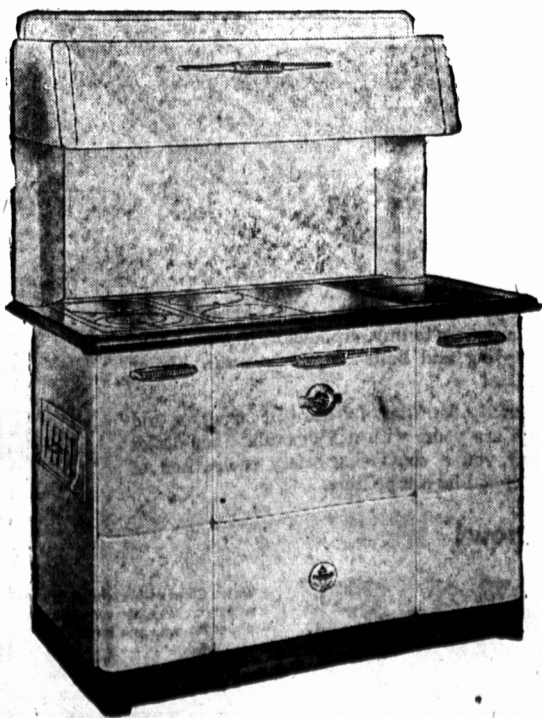

CROCKETT & STOREY LTD.