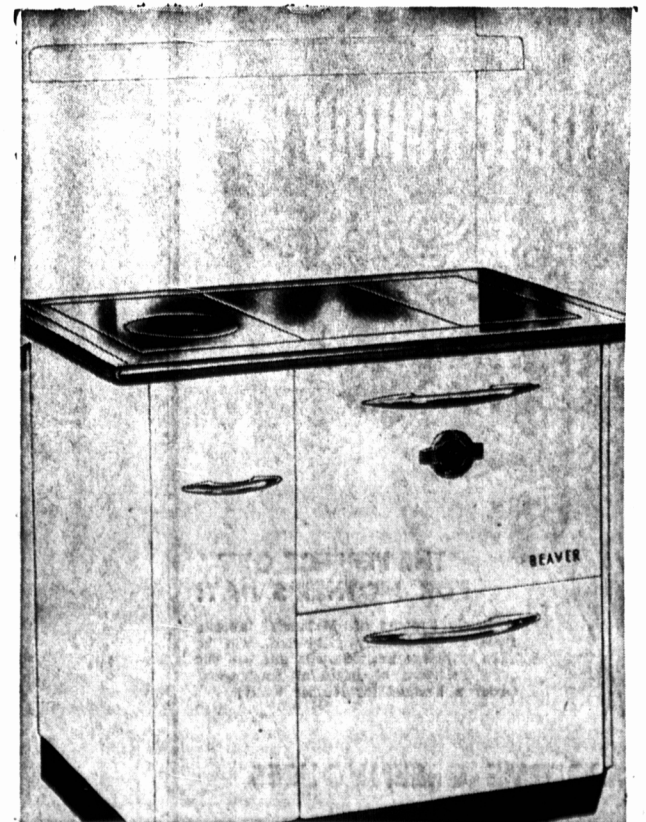

CROCKETT & STOREY LTD.