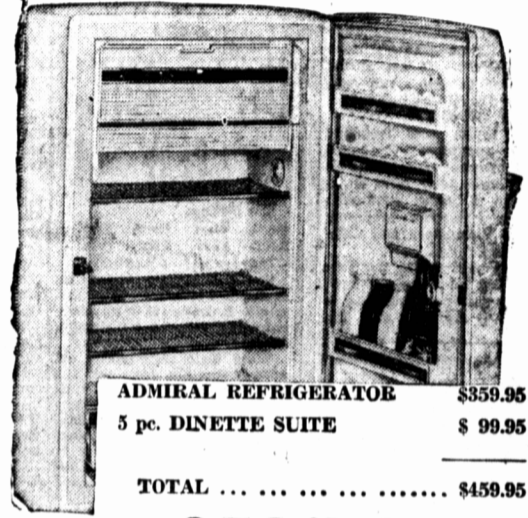

# HUGE SPECIAL PURCHASE

NEW 1957 ADMIRAL TELEVISION and REFRIGERATORS all fully guaranteed

**Save \$80.00**  
NEW 1957  
**Admiral**  
10.7 cu. ft. Deluxe Family Size  
**REFRIGERATOR**  
★ **AUTOMATIC DEFROSTING**  
**\$379.95**  
MANUFACTURERS LIST PRICE . . . . .  
NEW WAY'S PRICE

**FREE Offer!**  
A MODERN 5 PC. CHROME DINETTE SUITE  
VALUED AT \$99.95

EXACTLY AS SHOWN, YOURS ENTIRELY FREE  
with your purchase of a new  
**1957 ADMIRAL DELUXE**  
**10 1/2 Cu. Ft. Refrigerator**

ADMIRAL REFRIGERATOR \$359.95  
5 pc. DINETTE SUITE \$99.95  
TOTAL . . . . . \$459.95  
YOU PAY ONLY **359.95** or **2.25** weekly

MODEL DA1160  
EXACTLY AS SHOWN

**NO DEPOSIT** OR **\$1.85** weekly  
**OR DOWN PAYMENT**  
**REQUIRED** **\$299.95**