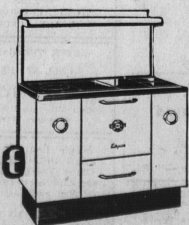

ENTERPRISE SAVOY COAL and WOOD RANGE

Not Exactly As Shown Model on Sale Has High Closet

Regular 277.95

227.97

And Your Old Range

NO DOWN PAYMENT—12.00 MONTHLY