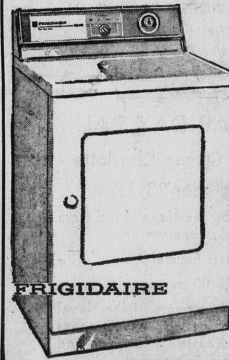

FRIGIDAIRE CLOTHES DRYER

169.97

Regular 199.95

NO DOWN PAYMENT—10.00 MONTHLY