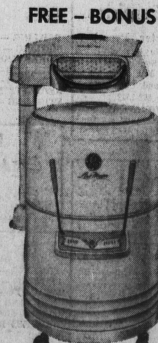

GENERAL ELECTRIC DELUXE WRINGER WASHER

FREE - BONUS

Reglar 199.95

169.97

And your old set

NO DOWN PAYMENT—10.00 MONTHLY