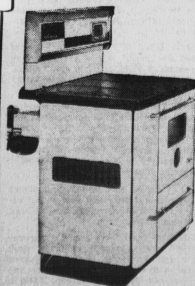

ENTERPRISE KEMAC RANGE

Regular 399.95

329.97

And your old Range

NO DOWN PAYMENT—17.00 MONTHLY