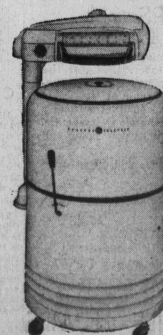

GENERAL ELECTRIC WRINGER WASHER

Reg. 159.95

119.97

NO DOWN PAYMENT—9.00 MONTHLY