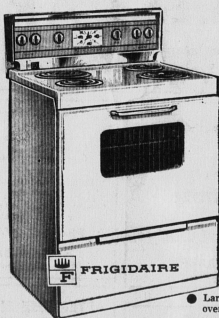

FRIGIDAIRE 30" ELECTRIC RANGE

Regular 259.95

197.97

NO DOWN PAYMENT—11.00 MONTHLY