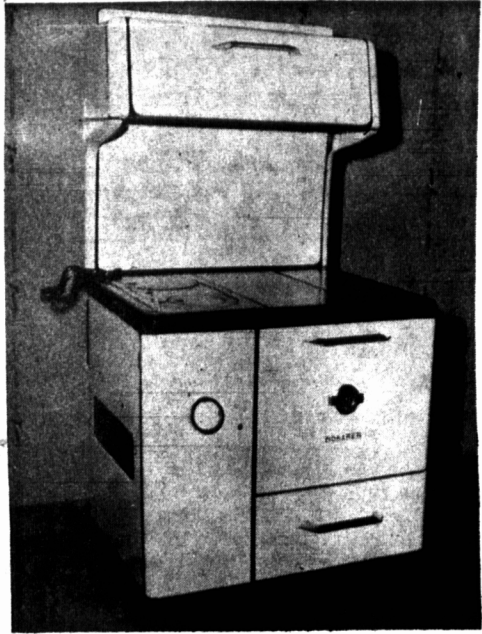

NEW *Enterprise* MONARCH RANGE

**Square Without
Reservoir**

REGULAR 209.95

LESS

50.00

TRADE-IN

159.95

Trade-in your old, beat-up Range on one of these gleaming new ENTERPRISE "MONARCHS"! They're well built, attractive and they represent Sensational Value! Strongly constructed of the finest of materials—modernly styled, the Enterprise Monarch Coal or Wood Range fits into any kitchen plan. It is finished in beautiful porcelain enamel with a polished steel top and is complete with convenient High Warming Closet. Available in either extended with reservoir or square models.

NO DOWN PAYMENT

Convenient Monthly Installments

Buy Now!

Extended with Reservoir

REGULAR 239.95

LESS 50.00

TRADE-IN

189.95

HOLMAN'S Both Stores - HARDWARE