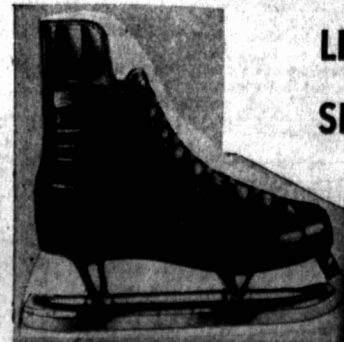

LITTLE BOYS' SKATES — Same as

left —

SIZES 11 to 13

6.25 Pair

BOTH STORES - HARDWARE

BOTH STORES CLOSED ALL DAY TODAY FOR STAFF HOLIDAY