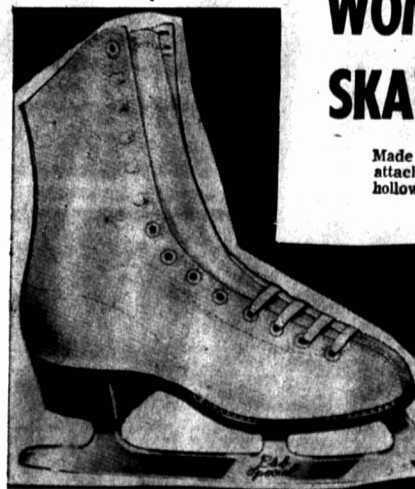

WOMEN'S AND GIRLS' WHITE FIGURE SKATES

Made of grain leather, cotton lined and reinforced. Sponge rubber tongue—moisture proof soles attached to Club Special full figure skates—standard figure skate radius—nickle plated, hollow ground, oil hardened special figure skating steel.

Half Sizes 3 to 10

9.95 Pair

LITTLE GIRLS' FIGURE SKATES

Same as above. Half Sizes 11 to 3.

8.95 Pair

BOYS' SKATES

equipped with Tendon Guards

Leather lined, non-stretch reinforced toes, sponge rubber tongue, built in tendon guard ribbed to protect the tendons. Leather soles attached to Silver Arrow tubular ice stakes. Oil hardened rocker blades. Black in color.

SIZES 1 to 5

7.25 Pair