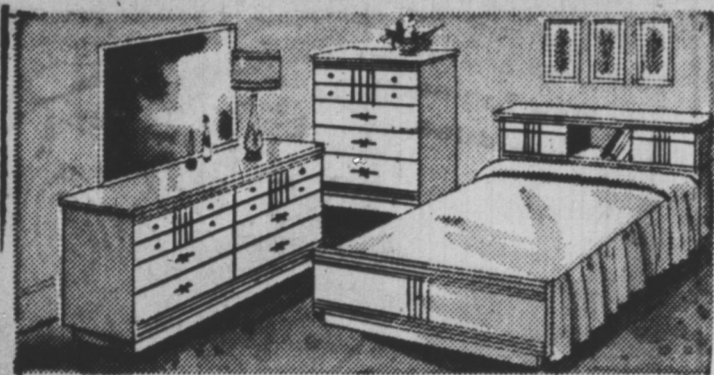

BLOOD DONORS ARE GOOD CITIZENS

BEDROOM FURNITURE SPECIALS!

"NOT EXACTLY AS ILLUSTRATED"

SAVE \$38.00
5-PC. BEDROOM ENSEMBLE
\$169.95

- Double Dresser
- Chiff.
- Bar Bed
- Strap Spring
- Spring Mattress.

3 Pc. BEDROOM SUITE

Suite consists of spacious double dresser, chiffonier and bookcase bed. Modern styling in the ever popular limed oak finish. Reg. 279.95

\$219.95

3 Pc. BEDROOM SUITE

Consists of Double Dresser with plate glass mirror, chiffonier and book case bed in the new Fruitwood Finish contemporary style. Reg. 234.95.