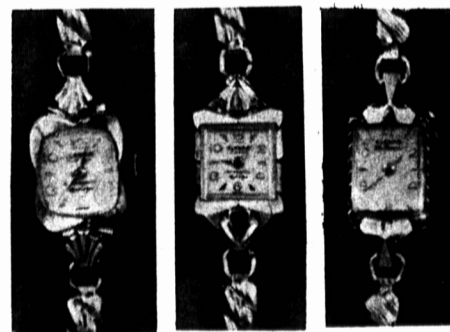

Hurry! Hurry! SAVE UP TO 115.95 ON FAMOUS NAME REFRIGERATORS

Brand New 1955 Best Selling Frigidaires and General Electrics

Frigidaire Model SDV91
Reg. 339.95 **279.95**
YOU SAVE 60.00

Frigidaire Model SV76
Reg. 269.95 **229.95**
YOU SAVE 40.00

G. E. Model JLB-98M
Reg. 374.95 **259.00**
YOU SAVE 115.95

A Fair and Reasonable Allowance For Your Old Refrigerator

--- HOLMAN'S Both Stores APPLIANCES ---

Sale Ends May 12th

NO DOWN PAYMENT

Up To 24 Months To Pay

Only 3 Days Left To Enter Our "WELL KNOWN" Mothers Contest

Identify the "Well Known Mothers" correctly. . . . You may win a valuable prize! Entry Forms are available in Holman's Both Stores Furniture Departments.