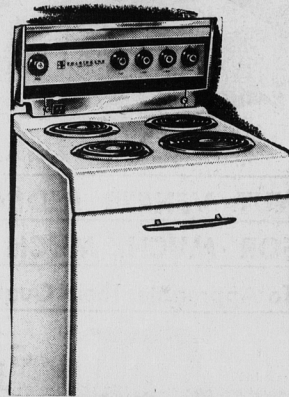

FRIGIDAIRE Super Apartment ELECTRIC RANGE

- compact apartment design
- roomy even heat oven with broiler pan and grill
- deluxe backguard is easy to clean
- easy to reach controls
- new design, tubular elements and self-cleaning
- oven signal light; adjustable oven shelves
- Frigidaire's finest quality range

Regular 179.95

149.95

no down payment - 9.00 monthly