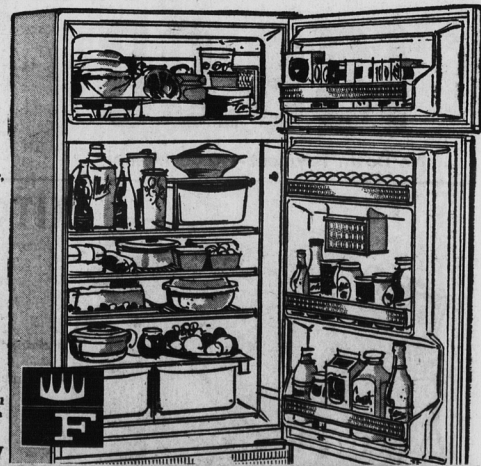

1963 FRIGIDAIRE DELUXE 2-DOOR

REFRIGERATOR FREEZER

- big 100 pound "zero zone" freezer
- automatic defrosting of refrigerator sections
- twin porcelain enamel hydrators
- economical dependable meter miser compressor, sealed in steel, oiled for life
- meat tender
- insulated freezer door
- 32" wide by 64" high

YOU PAY

269.95

No down payment—15.00 monthly