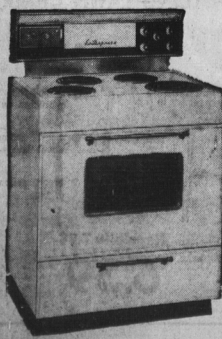

ENTERPRISE 1963 DELUXE 30" ELECTRIC RANGE

- fully automatic
- seven heat surface elements
- automatic oven preheat
- timed appliance cutoff
- full width storage drawer
- oven light; removable drip bowls
- electric minute minder
- 34" large oven with picture window door
- full width fluorescent backguard lighting

Regular 269.95

199.95

No down payment—11.00 monthly